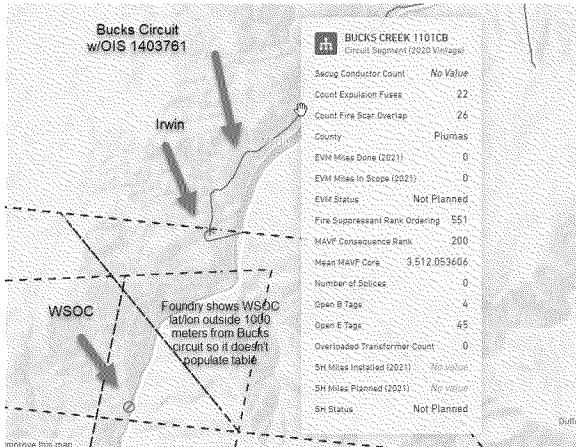

Messages in chronological order (times are shown in GMT -07:00)

Teams chat between [REDACTED]

[REDACTED]

7/14/2021, 3:29 PM

Foundry didn't pick up any OIS number or SM data because the WSOC lat/lon was 2 miles from the nearest D-Circuit and they don't have transmission data.
AMSIImage sent

IRWIN Lat/lon was closer.

Image: 0-wus-d1-757c6875f88823c19bbbabee052fd38b.png (233 KB)