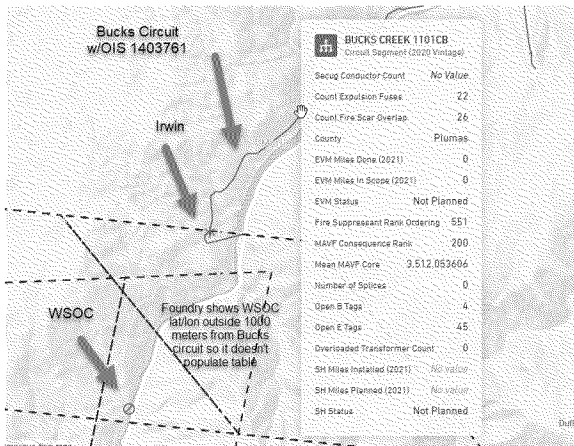

Messages in chronological order (times are shown in GMT -07:00)

Teams chat between [REDACTED]

7/14/2021, 3:29 PM

Foundry didn't pick up any OIS number or SM data because the WSOC lat/lon was 2 miles from the nearest D-Circuit and they don't have transmission data.  
AMSIImage sent

IRWIN Lat/lon was closer.

Image: 0-wus-d1-757c6875f88823c19bbbabee052fd38b.png (233 KB)