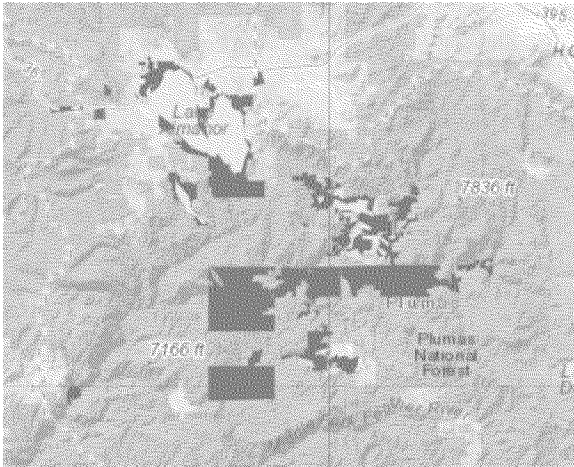

Outage view showing parcel level.

<https://pgegisportal.maps.arcgis.com/apps/opstdashboard/index.html#/55940e5bfe2a41d783377b>

8d8e209b11

12:25 PM

AMSIImage sent: image

Image: 0-wus-d1-b8b90cb983094a1b8abb31557ac348b4.png (267 KB)