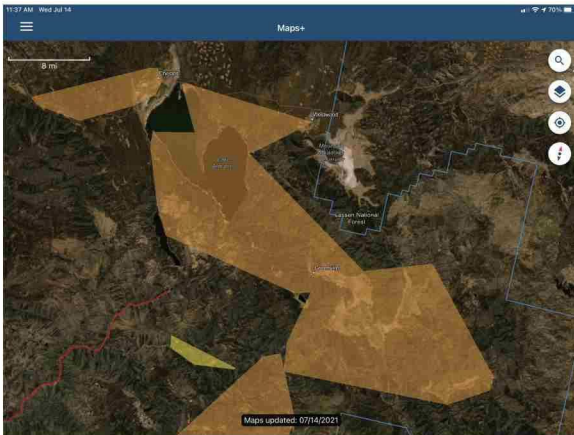

Messages in chronological order (times are shown in GMT -07:00)

Native Messages chat

7/14/2021, 11:28 AM

with the fire in Butte we are losing transmission and distribution power all the way to Westwood. I talked to and lassen is currently islanded with Honey Lake Power so Lassen should be good.

11:30 AM

Thank you

11:38 AM

You guys are lucky if it were not for your fire

Image: Screenshot 2021-07-14 at 11.37.34 AM.png (863 KB)

11:39 AM

Well let's hope Honey Lake doesn't go down.

11:41 AM

By the way I had the GIS team provide me a new KMZ map with all your lines in google earth. I did not like it. When your fire goes out I am going to put you into direct contact with our GIS analyst and they are going to provide you a KMZ file to your liking that you can open in google earth. Let me know when you get to that point