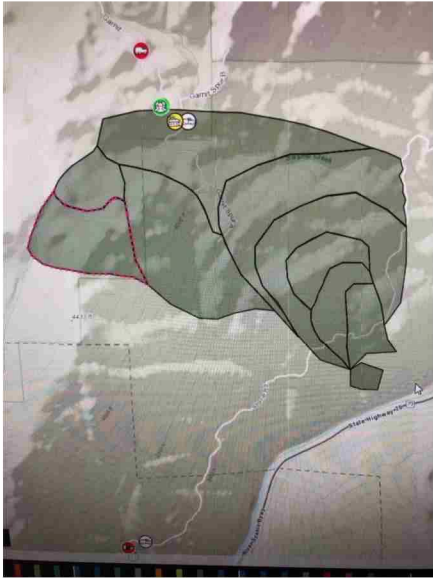

Messages in chronological order (times are shown in GMT -07:00)

Native Messages chat

#

[Redacted]

7/14/2021, 9:00 AM

647969465.jpg

Image: 647969465.jpg (98 KB)