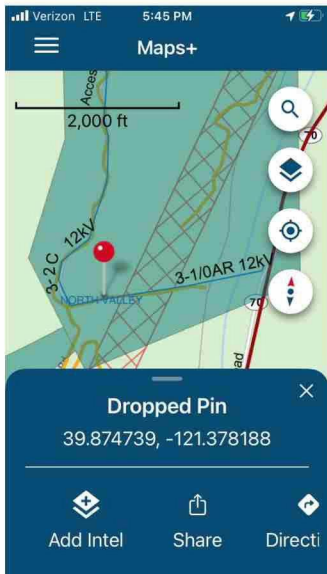

Messages in chronological order (times are shown in GMT -07:00)

Native Messages chat

7/13/2021, 5:46 PM

IMG\_4397.jpeg

Image: IMG\_4397.jpeg (117 KB)

5:46 PM

7:37 PM

TMAN [REDACTED] is enroute from Chico to assist and de-energize at Switch 941, Bucks Creek 1101. ETA 40 minutes