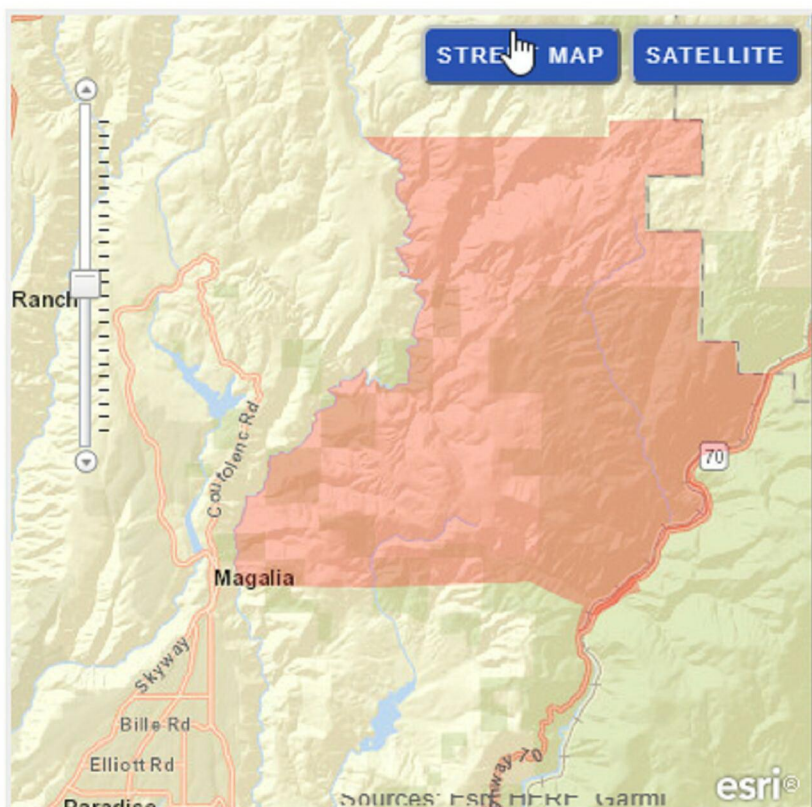

Butte County Sheriff ✓

50 mins · 🌐

EVACUATION WARNING

7.14.21 9:20 a.m.

The Butte County Sheriff's Office (BCSO) is issuing an EVACUATION WARNING for the Pulga and East Concow areas due to a wildfire burning in the area.

Please refer to the Public Map on the BCSO website, www.buttecounty.net/sheriff for further information, or call 833-512-5378.