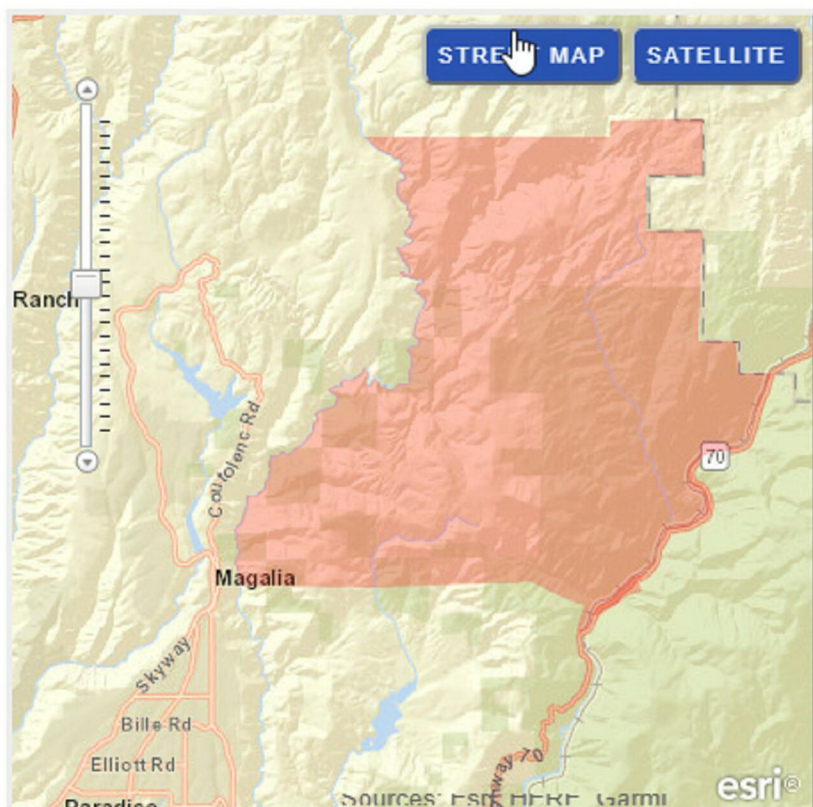

Butte County Sheriff ✓

50 mins · 🌐

EVACUATION WARNING

7.14.21 9:20 a.m.

The Butte County Sheriff's Office (BCSO) is issuing an EVACUATION WARNING for the Pulga and East Concow areas due to a wildfire burning in the area.

Please refer to the Public Map on the BCSO website, www.buttecounty.net/sheriff for further information, or call 833-512-5378.