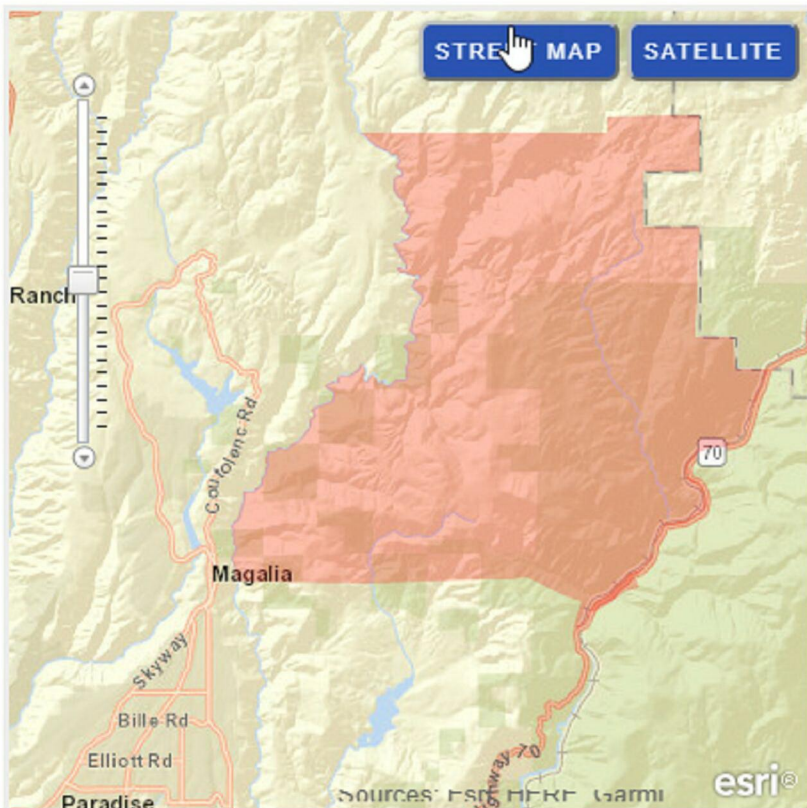

Butte County Sheriff ✓

50 mins · 🌐

EVACUATION WARNING

7.14.21 9:20 a.m.

The Butte County Sheriff's Office (BCSO) is issuing an EVACUATION WARNING for the Pulga and East Concow areas due to a wildfire burning in the area.

Please refer to the Public Map on the BCSO website, www.buttecounty.net/sheriff for further information, or call 833-512-5378.