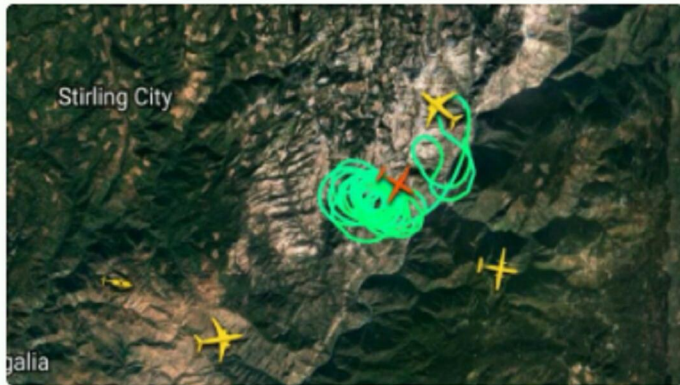

Vanessa Wilson @NessaBurdette
24 mins ago

#ButteCo #DixieFire AA is requesting PG&E to De-energized the 240 KV lines, both at the head and the heel of the fire. PG&E says this will impact over 50k customers in the Sac. Valley.

| Marketing and Communications | Pacific Gas and Electric Company |

From: [REDACTED]

Sent: Wednesday, July 14, 2021 10:24 AM

To: [REDACTED]

Cc: [REDACTED]

Subject: FYI: Twitter: BrandonRittiman -- Dixie Fire and PG&E mention

BrandonRittiman: NOW: NASA fire satellite shows new 400+ acre #DixieFire burning a along the same PG&E power corridor that sparked the 2018 Camp Fire.

This fire is slightly uphill from the origin point of that fire, which destroyed Paradise and killed 85+ people.

@ABC10

<https://twitter.com/BrandonRittiman/status/1415351426578931712>