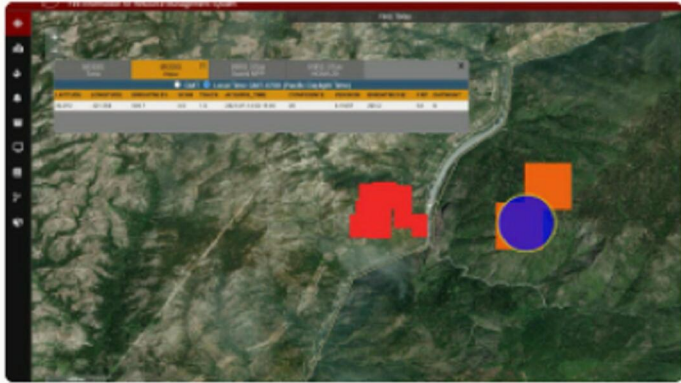

Brandon Rittiman @BrandonRittiman

● 38 mins ago

NOW: NASA fire satellite shows new 400+ acre #DixieFire burning along the same PG&E power corridor that sparked the 2018 Camp Fire.

This fire is slightly uphill from the origin point of that fire, which destroyed Paradise and killed 85+ people.

@ABC10

Marketing and Communications | Pacific Gas and Electric Company