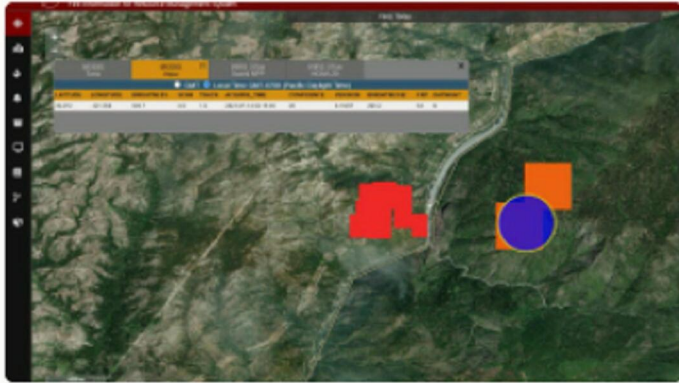

Brandon Rittiman @BrandonRittiman

● 38 mins ago

NOW: NASA fire satellite shows new 400+ acre #DixieFire burning along the same PG&E power corridor that sparked the 2018 Camp Fire.

This fire is slightly uphill from the origin point of that fire, which destroyed Paradise and killed 85+ people.

@ABC10

Marketing and Communications | Pacific Gas and Electric Company