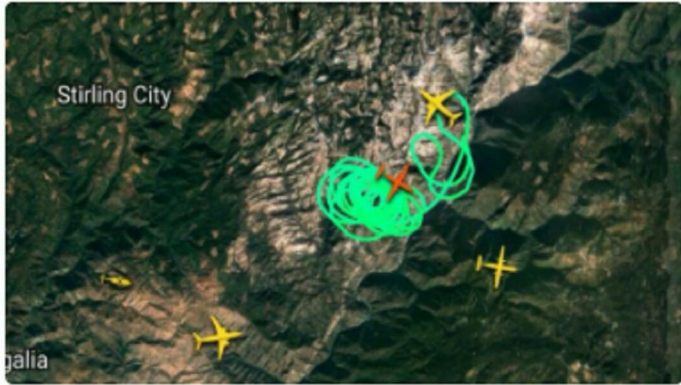

Vanessa Wilson @NessaBurdette

24 mins ago

#ButteCo #DixieFire AA is requesting PG&E to De-energized the 240 KV lines, both at the head and the heel of the fire. PG&E says this will impact over 50k customers in the Sac. Valley.

Marketing and Communications | Pacific Gas and Electric Company

From: [Redacted]

Sent: Wednesday, July 14, 2021 10:24 AM

To: [Redacted]

Cc: [Redacted]
Subject: FYI: Twitter: BrandonRittiman -- Dixie Fire and PG&E mention

BrandonRittiman: NOW: NASA fire satellite shows new 400+ acre #DixieFire burning a along the same PG&E power corridor that sparked the 2018 Camp Fire.

This fire is slightly uphill from the origin point of that fire, which destroyed Paradise and killed 85+ people.

@ABC10

<https://twitter.com/BrandonRittiman/status/1415351426578931712>