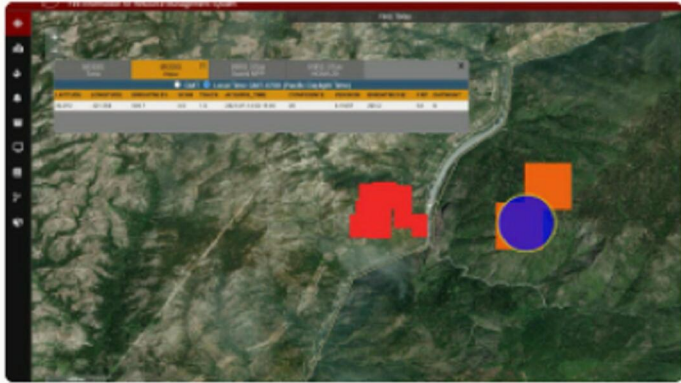

Brandon Rittiman @BrandonRittiman

38 mins ago

NOW: NASA fire satellite shows new 400+ acre #DixieFire burning along the same PG&E power corridor that sparked the 2018 Camp Fire.

This fire is slightly uphill from the origin point of that fire, which destroyed Paradise and killed 85+ people.

@ABC10

Marketing and Communications | Pacific Gas and Electric Company