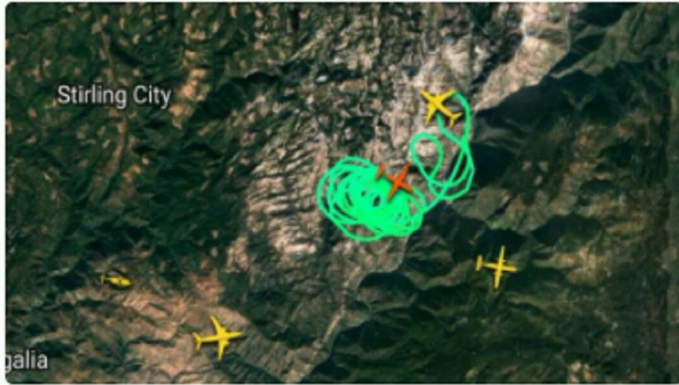

Vanessa Wilson @NessaBurdette

24 mins ago

#ButteCo #DixieFire AA is requesting PG&E to De-energized the 240 KV lines, both at the head and the heel of the fire. PG&E says this will impact over 50k customers in the Sac. Valley.

Marketing and Communications | Pacific Gas and Electric Company

From: [Redacted]

Sent: Wednesday, July 14, 2021 10:24 AM

To: [Redacted]

Cc: [Redacted]

Subject: FYI: Twitter: BrandonRittiman -- Dixie Fire and PG&E mention

BrandonRittiman: NOW: NASA fire satellite shows new 400+ acre #DixieFire burning a along the same PG&E power corridor that sparked the 2018 Camp Fire.

This fire is slightly uphill from the origin point of that fire, which destroyed Paradise and killed 85+ people.

@ABC10

<https://twitter.com/BrandonRittiman/status/1415351426578931712>