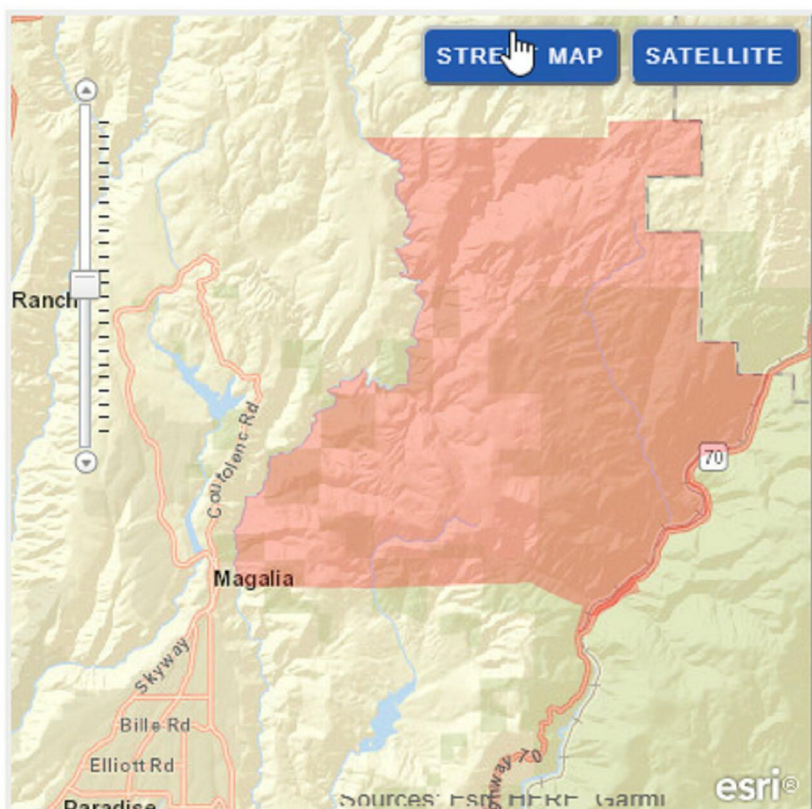

Butte County Sheriff ✓

50 mins · 🌐

EVACUATION WARNING

7.14.21 9:20 a.m.

The Butte County Sheriff's Office (BCSO) is issuing an EVACUATION WARNING for the Pulga and East Concow areas due to a wildfire burning in the area.

Please refer to the Public Map on the BCSO website, www.buttecounty.net/sheriff for further information, or call 833-512-5378.

From: [REDACTED]

Sent: Wednesday, July 14, 2021 9:09 AM

To: [REDACTED]

Subject: RE: Dixie Fire Information

CAL FIRE Butte Unit/Butte County Fire Department ✓ @C... · 49m ...

#Dixiefire [update], The fire is currently 500 acres and 0% contained

🗨️ 9

↻ 37

❤️ 52

From: [REDACTED]

Sent: Wednesday, July 14, 2021 6:41 AM

To: [REDACTED]