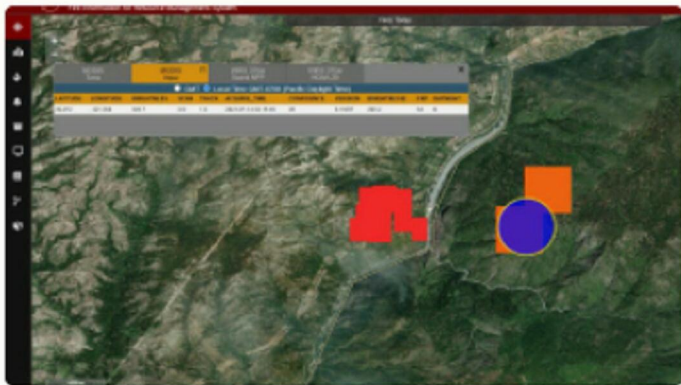

From: [Redacted]
To: [Redacted]
CC: [Redacted]
Sent: 7/14/2021 10:24:14 AM
Subject: FYI: Twitter: BrandonRittiman -- Dixie Fire and PG&E mention

BrandonRittiman: NOW: NASA fire satellite shows new 400+ acre #DixieFire burning a along the same PG&E power corridor that sparked the 2018 Camp Fire.

This fire is slightly uphill from the origin point of that fire, which destroyed Paradise and killed 85+ people.

@ABC10

<https://twitter.com/BrandonRittiman/status/1415351426578931712>

Brandon Rittiman @BrandonRittiman

● 38 mins ago

NOW: NASA fire satellite shows new 400+ acre #DixieFire burning a along the same PG&E power corridor that sparked the 2018 Camp Fire.

This fire is slightly uphill from the origin point of that fire, which destroyed Paradise and killed 85+ people.

@ABC10

↩ ↻ 4 ❤️ 4 📷 ⌵ ⋮

Marketing and Communications | Pacific Gas and Electric Company