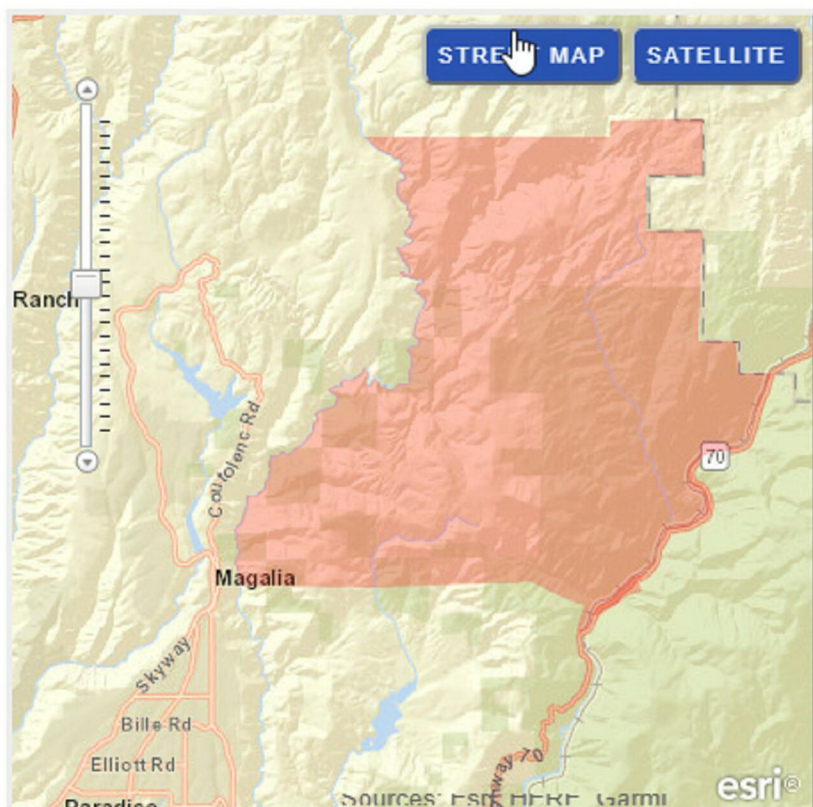

Butte County Sheriff ✓

50 mins · 🌐

EVACUATION WARNING

7.14.21 9:20 a.m.

The Butte County Sheriff's Office (BCSO) is issuing an EVACUATION WARNING for the Pulga and East Concow areas due to a wildfire burning in the area.

Please refer to the Public Map on the BCSO website, www.buttecounty.net/sheriff for further information, or call 833-512-5378.

From: [REDACTED]

Sent: Wednesday, July 14, 2021 9:09 AM

To: [REDACTED]

Subject: RE: Dixie Fire Information

CAL FIRE Butte Unit/Butte County Fire Department ✓ @C... · 49m ...

#Dixiefire [update], The fire is currently 500 acres and 0% contained

9

37

52

From: [REDACTED]

Sent: Wednesday, July 14, 2021 6:41 AM

To: [REDACTED]