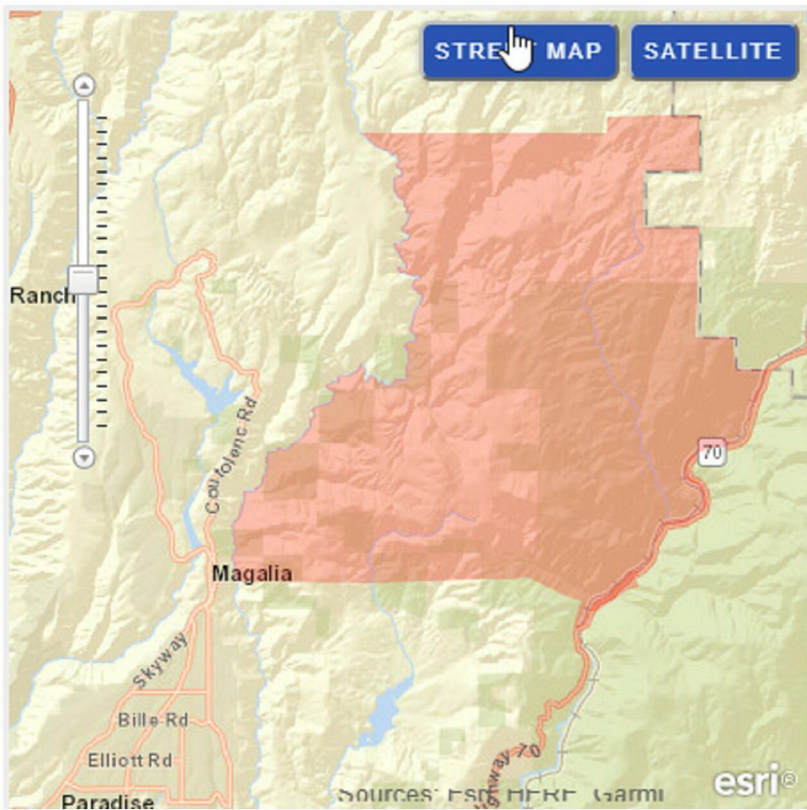

**#Dixiefire** [update]. Fire is 1200 acres, burning to the north away from populated areas. Large resource orders are happening.

10 replies · 50 retweets · 77 likes

**CAL FIRE Butte Unit/Butte County Fire Department**  @CAL... · 1h ...

**#Dixiefire** [update], The fire is currently 500 acres and 0% contained

10 replies · 51 retweets · 75 likes

**Butte County Sheriff**  · 50 mins · 

**EVACUATION WARNING**  
7.14.21 9:20 a.m.

The Butte County Sheriff's Office (BCSO) is issuing an EVACUATION WARNING for the Pulga and East Concow areas due to a wildfire burning in the area.

Please refer to the Public Map on the BCSO website, [www.buttecounty.net/sheriff](http://www.buttecounty.net/sheriff) for further information, or call 833-512-5378.

From: [REDACTED]  
Sent: Wednesday, July 14, 2021 9:09 AM  
To: [REDACTED]