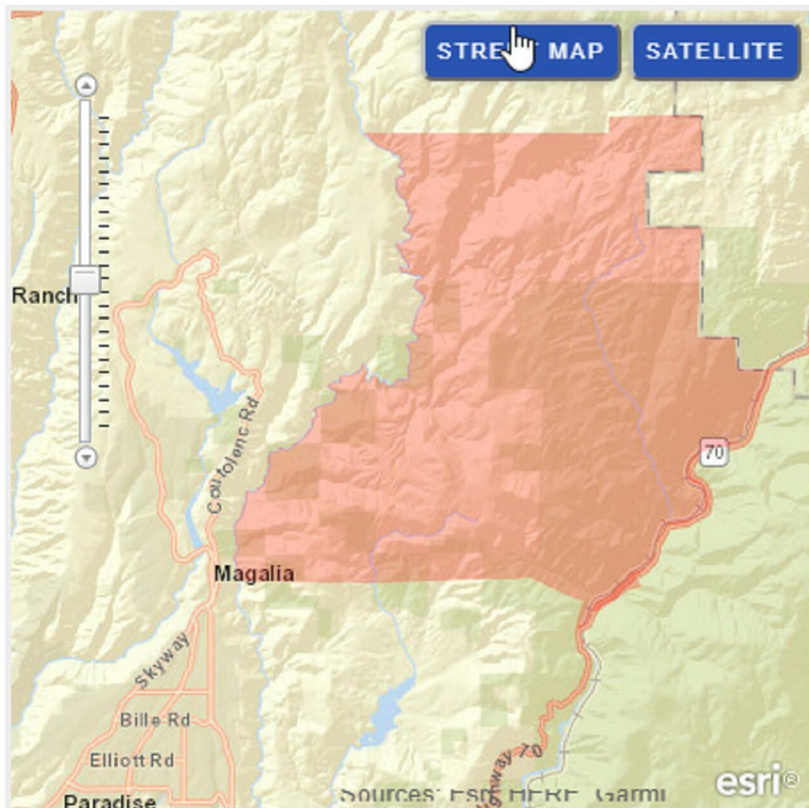

From:

To:

Sent: 7/14/2021 10:12:05 AM  
Subject: RE: Dixie Fire Information

Latest updates from Cal Fire and Butte County. Plumas County Sheriff isn't currently showing any information on the fire.

**CAL FIRE Butte Unit/Butte County Fire Department** @C... · 27m  
#Dixiefire [update]. Fire is 1200 acres, burning to the north away from populated areas. Large resource orders are happening.  
10 replies · 50 retweets · 77 likes

**CAL FIRE Butte Unit/Butte County Fire Department** @CAL... · 1h  
#Dixiefire [update], The fire is currently 500 acres and 0% contained  
10 replies · 51 retweets · 75 likes

**Butte County Sheriff** ✓  
50 mins · 🌐

**EVACUATION WARNING**  
7.14.21 9:20 a.m.

The Butte County Sheriff's Office (BCSO) is issuing an EVACUATION WARNING for the Pulga and East Concow areas due to a wildfire burning in the area.

Please refer to the Public Map on the BCSO website, [www.buttecounty.net/sheriff](http://www.buttecounty.net/sheriff) for further information, or call 833-512-5378.