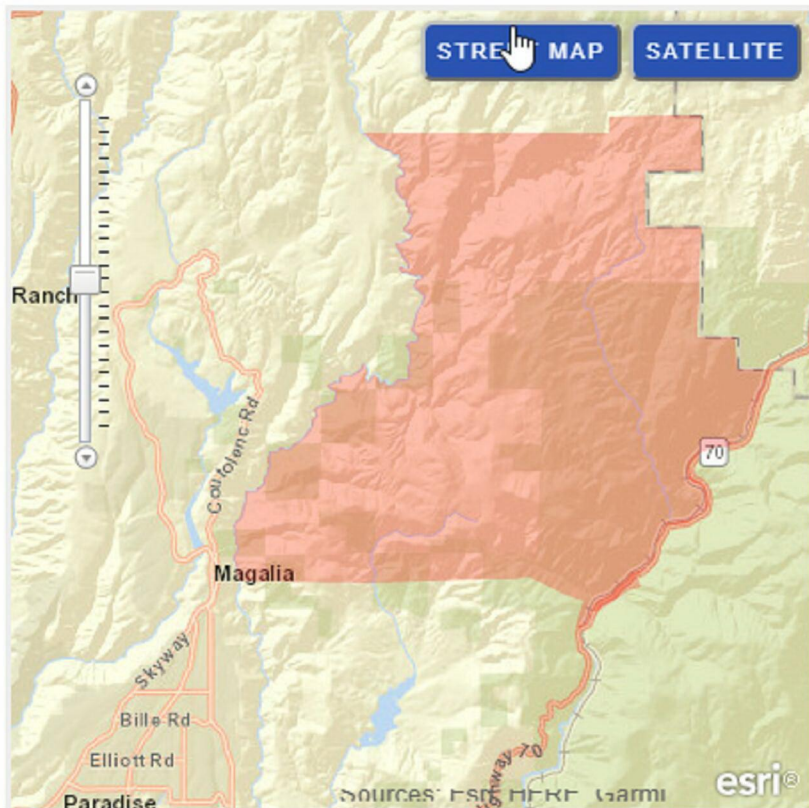

From:

To:

Sent:

7/14/2021 10:12:05 AM

Subject:

RE: Dixie Fire Information

Latest updates from Cal Fire and Butte County. Plumas County Sheriff isn't currently showing any information on the fire.

**CAL FIRE Butte Unit/Butte County Fire Department** @C... · 27m ...  
#Dixiefire [update]. Fire is 1200 acres, burning to the north away from populated areas. Large resource orders are happening.  
10 replies · 50 retweets · 77 likes

**CAL FIRE Butte Unit/Butte County Fire Department** @CAL... · 1h ...  
#Dixiefire [update], The fire is currently 500 acres and 0% contained  
10 replies · 51 retweets · 75 likes

**Butte County Sheriff**   
50 mins ·

**EVACUATION WARNING**  
7.14.21 9:20 a.m.

The Butte County Sheriff's Office (BCSO) is issuing an EVACUATION WARNING for the Pulga and East Concow areas due to a wildfire burning in the area.

Please refer to the Public Map on the BCSO website, [www.buttecounty.net/sheriff](http://www.buttecounty.net/sheriff) for further information, or call 833-512-5378.