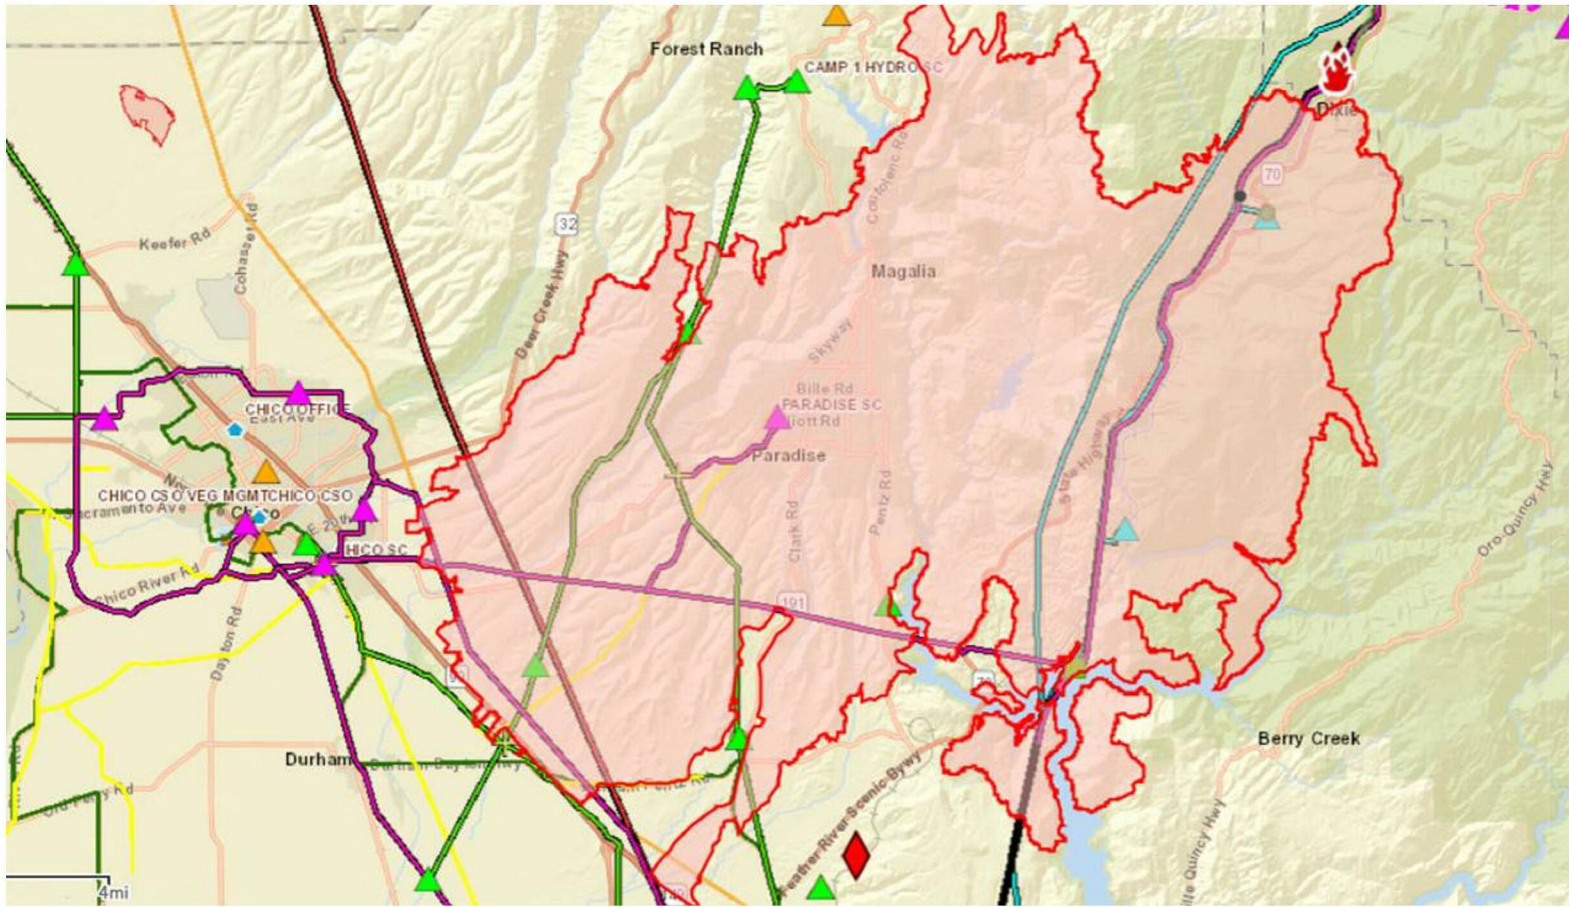

From:

To:

BCC:

Sent:

7/14/2021 8:00:43 AM

Subject:

Dixie Fire: Relation to Camp Fire footprint

FYI. The Dixie Fire is on the border of the Camp Fire footprint. It may have expanded into it.