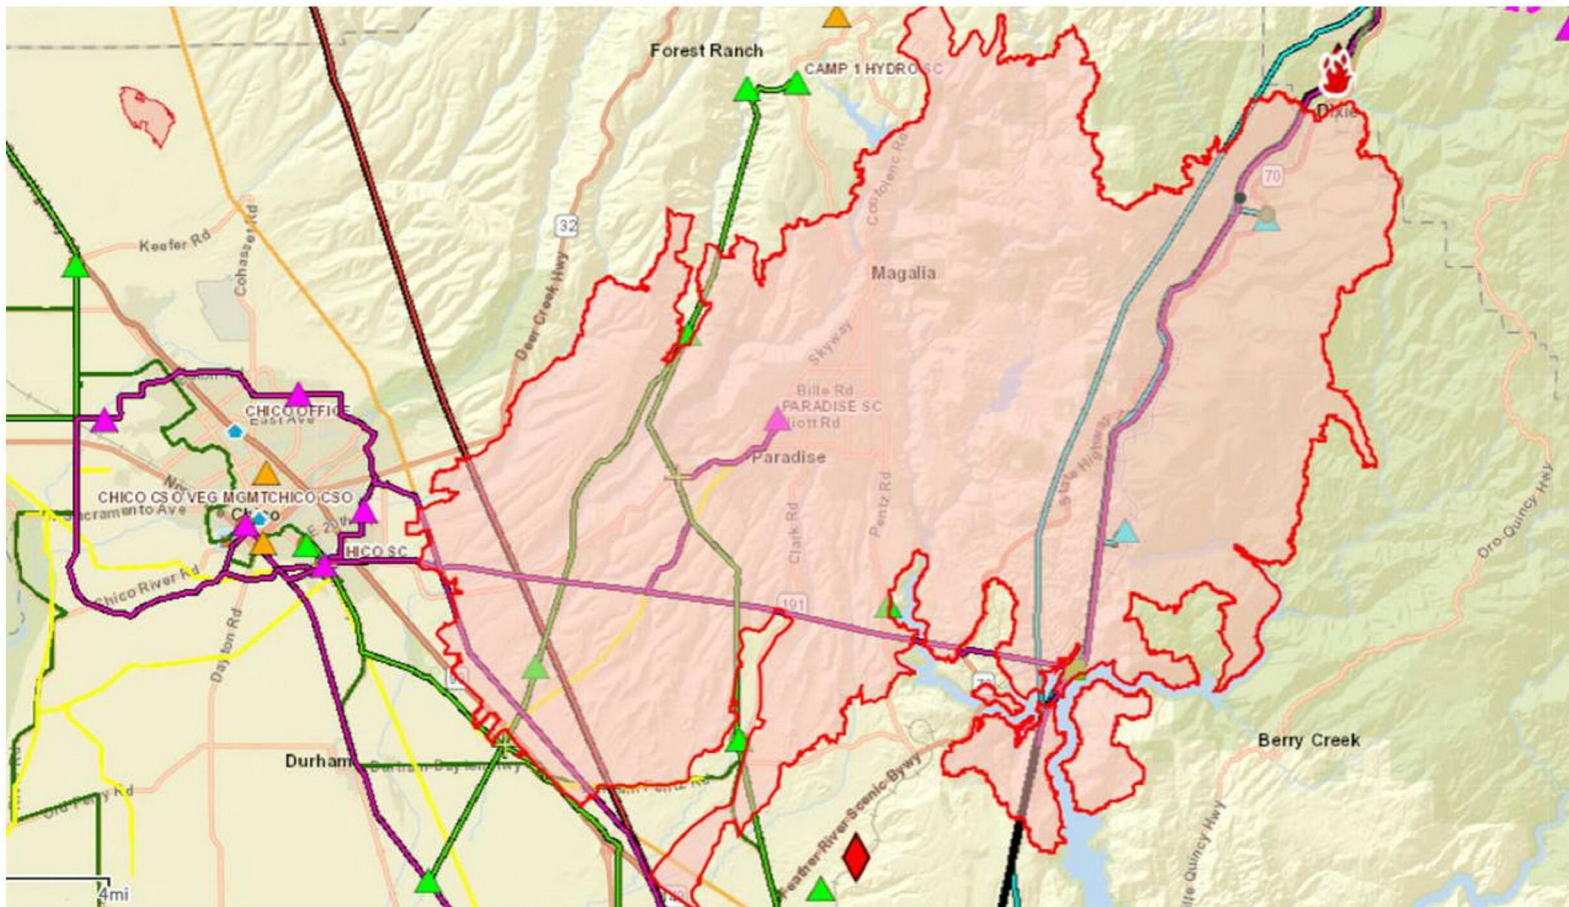

From:

To:

7/14/2021 8:00:42 AM

Sent:

Subject:

Dixie Fire: Relation to Camp Fire footprint

FYI. The Dixie Fire is on the border of the Camp Fire footprint. It may have expanded into it.

Director, Wildfire Safety Operations