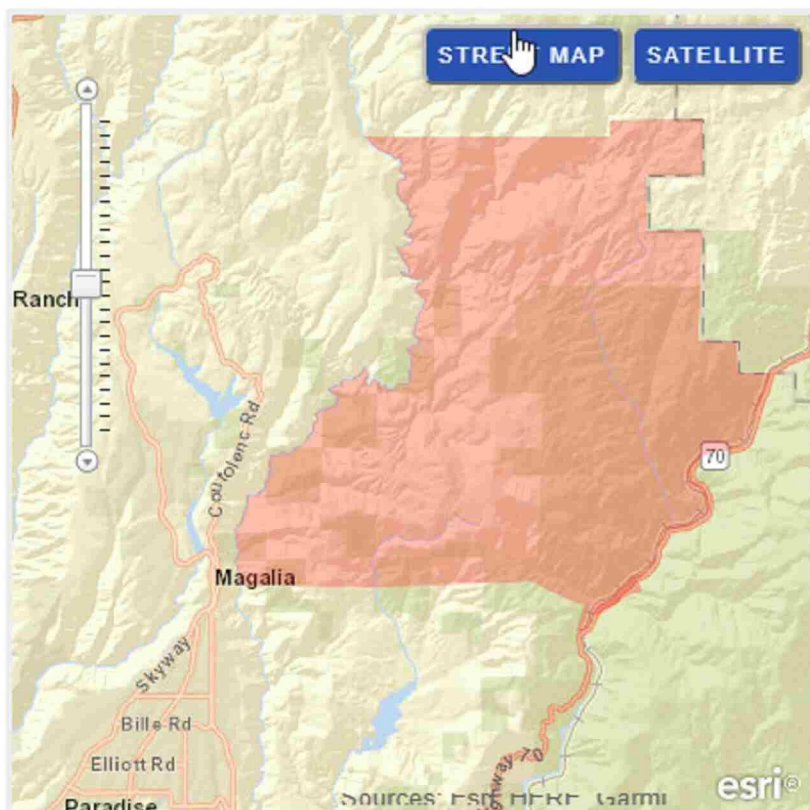

Butte County Sheriff ✓

50 mins · 🌐

EVACUATION WARNING

7.14.21 9:20 a.m.

The Butte County Sheriff's Office (BCSO) is issuing an EVACUATION WARNING for the Pulga and East Concow areas due to a wildfire burning in the area.

Please refer to the Public Map on the BCSO website, www.buttecounty.net/sheriff for further information, or call 833-512-5378.

From: [REDACTED]

Sent: Wednesday, July 14, 2021 9:09 AM

To: [REDACTED]

Subject: RE: Dixie Fire Information

CAL FIRE Butte Unit/Butte County Fire Department ✓ @C... · 49m ...

#Dixiefire [update], The fire is currently 500 acres and 0% contained

9

37

52

From: [REDACTED]

Sent: Wednesday, July 14, 2021 6:41 AM

To: [REDACTED]