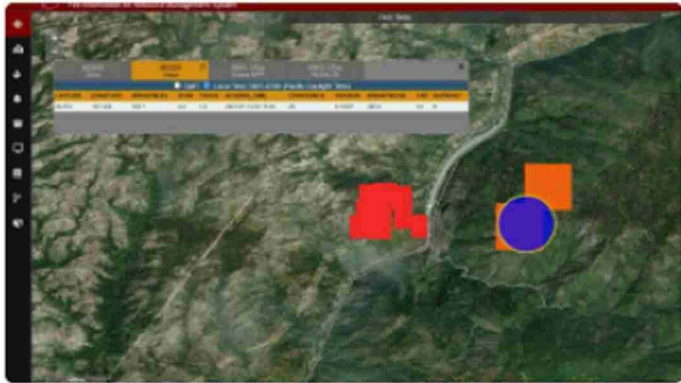

Brandon Rittiman @BrandonRittiman

38 mins ago

NOW: NASA fire satellite shows new 400+ acre #DixieFire burning along the same PG&E power corridor that sparked the 2018 Camp Fire.

This fire is slightly uphill from the origin point of that fire, which destroyed Paradise and killed 85+ people.

@ABC10

Marketing and Communications | Pacific Gas and Electric Company