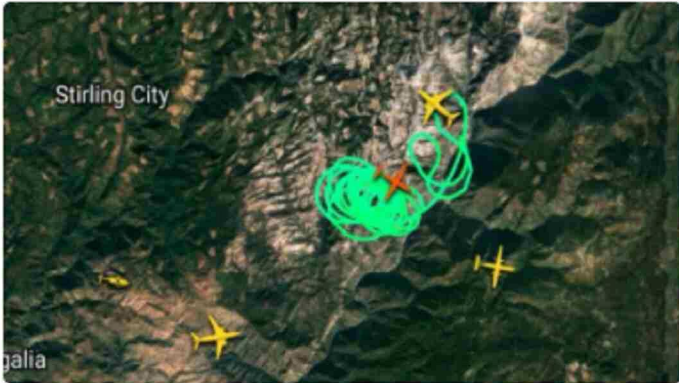

[Redacted]

#ButteCo #DixieFire AA is requesting PG&E to De-energized the 240 KV lines, both at the head and the heel of the fire. PG&E says this will impact over 50k customers in the Sac. Valley.

← ↻ ▾ 1 ❤️ 📎 ▾ ⋮

[Redacted] | Marketing and Communications | Pacific Gas and Electric Company | [Redacted]

From: [Redacted]

Sent: Wednesday, July 14, 2021 10:24 AM

To: [Redacted]

Cc: [Redacted]

Subject: FYI: Twitter: BrandonRittiman -- Dixie Fire and PG&E mention

[Redacted] NOW: NASA fire satellite shows new 400+ acre #DixieFire burning a along the same PG&E power corridor that sparked the 2018 Camp Fire.

This fire is slightly uphill from the origin point of that fire, which destroyed Paradise and killed 85+ people.

@ABC10

[Redacted]