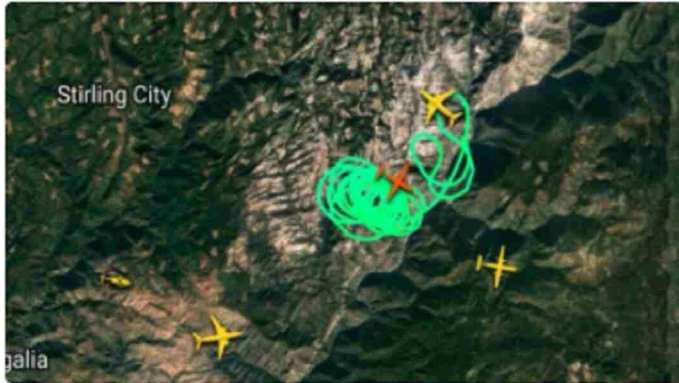

Vanessa Wilson @NessaBurdette
24 mins ago

#ButteCo #DixieFire AA is requesting PG&E to De-energized the 240 KV lines, both at the head and the heel of the fire. PG&E says this will impact over 50k customers in the Sac. Valley.

Marketing and Communications | Pacific Gas and Electric Company

From: [REDACTED]

Sent: Wednesday, July 14, 2021 10:24 AM

To: [REDACTED]

Cc: [REDACTED]

Subject: FYI: Twitter: BrandonRittiman -- Dixie Fire and PG&E mention

BrandonRittiman: NOW: NASA fire satellite shows new 400+ acre #DixieFire burning a along the same PG&E power corridor that sparked the 2018 Camp Fire.

This fire is slightly uphill from the origin point of that fire, which destroyed Paradise and killed 85+ people.

@ABC10

<https://twitter.com/BrandonRittiman/status/1415351426578931712>