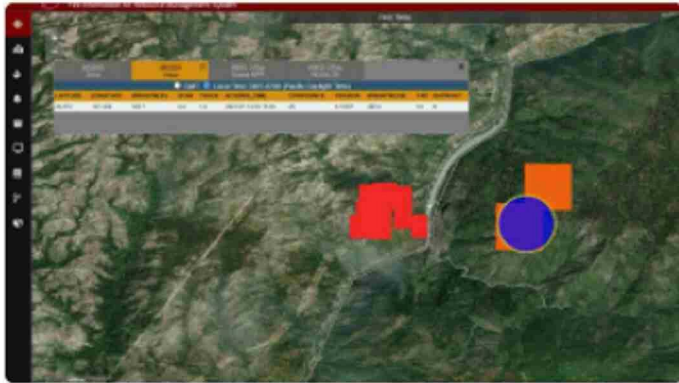

Brandon Rittiman @BrandonRittiman

38 mins ago

NOW: NASA fire satellite shows new 400+ acre #DixieFire burning along the same PG&E power corridor that sparked the 2018 Camp Fire.

This fire is slightly uphill from the origin point of that fire, which destroyed Paradise and killed 85+ people.

@ABC10

Marketing and Communications | Pacific Gas and Electric Company