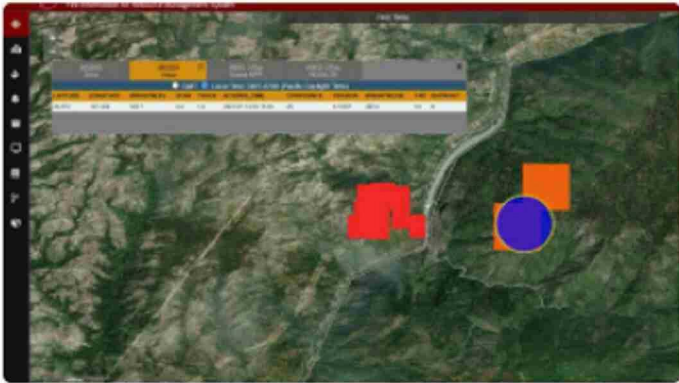

Brandon Rittiman @BrandonRittiman

38 mins ago

NOW: NASA fire satellite shows new 400+ acre #DixieFire burning a along the same PG&E power corridor that sparked the 2018 Camp Fire.

This fire is slightly uphill from the origin point of that fire, which destroyed Paradise and killed 85+ people.

@ABC10

Marketing and Communications | Pacific Gas and Electric Company