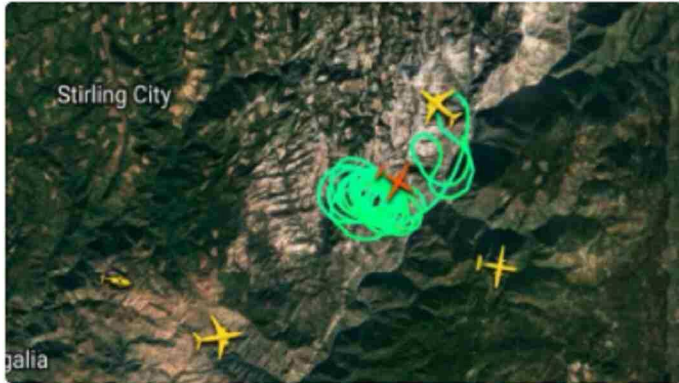

Vanessa Wilson @NessaBurdette
24 mins ago

#ButteCo #DixieFire AA is requesting PG&E to De-energized the 240 KV lines, both at the head and the heel of the fire. PG&E says this will impact over 50k customers in the Sac. Valley.

Marketing and Communications | Pacific Gas and Electric Company

From: [REDACTED]

Sent: Wednesday, July 14, 2021 10:24 AM

To: [REDACTED]

Cc: [REDACTED]
Subject: FYI: Twitter: BrandonRittiman -- Dixie Fire and PG&E mention

BrandonRittiman: NOW: NASA fire satellite shows new 400+ acre #DixieFire burning a along the same PG&E power corridor that sparked the 2018 Camp Fire.

This fire is slightly uphill from the origin point of that fire, which destroyed Paradise and killed 85+ people.

@ABC10

<https://twitter.com/BrandonRittiman/status/1415351426578931712>