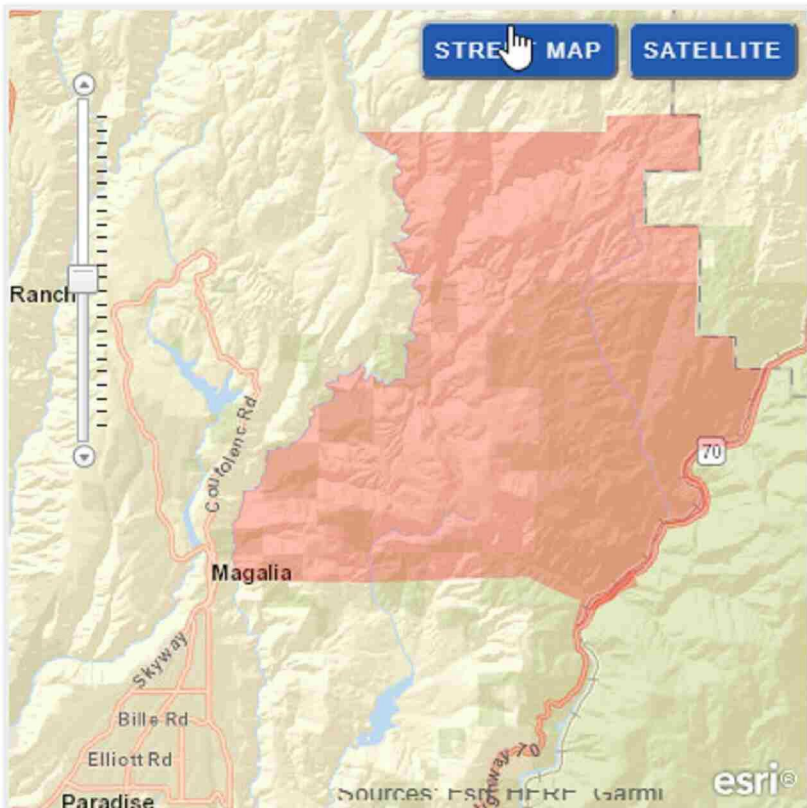

Latest updates from Cal Fire and Butte County. Plumas County Sheriff isn't currently showing any information on the fire.

The image shows two tweets from the verified account 'CAL FIRE Butte Unit/Butte County Fire Department'. The first tweet, posted 27 minutes ago, states: '#Dixiefire [update]. Fire is 1200 acres, burning to the north away from populated areas. Large resource orders are happening.' It has 10 replies, 50 retweets, and 77 likes. The second tweet, posted 1 hour ago, states: '#Dixiefire [update], The fire is currently 500 acres and 0% contained'. It has 10 replies, 51 retweets, and 75 likes.

The image shows a post from the verified account 'Butte County Sheriff'. It is an 'EVACUATION WARNING' dated '7.14.21 9:20 a.m.'. The text reads: 'The Butte County Sheriff's Office (BCSO) is issuing an EVACUATION WARNING for the Pulga and East Concow areas due to a wildfire burning in the area. Please refer to the Public Map on the BCSO website, [www.buttecounty.net/sheriff](http://www.buttecounty.net/sheriff) for further information, or call 833-512-5378.'