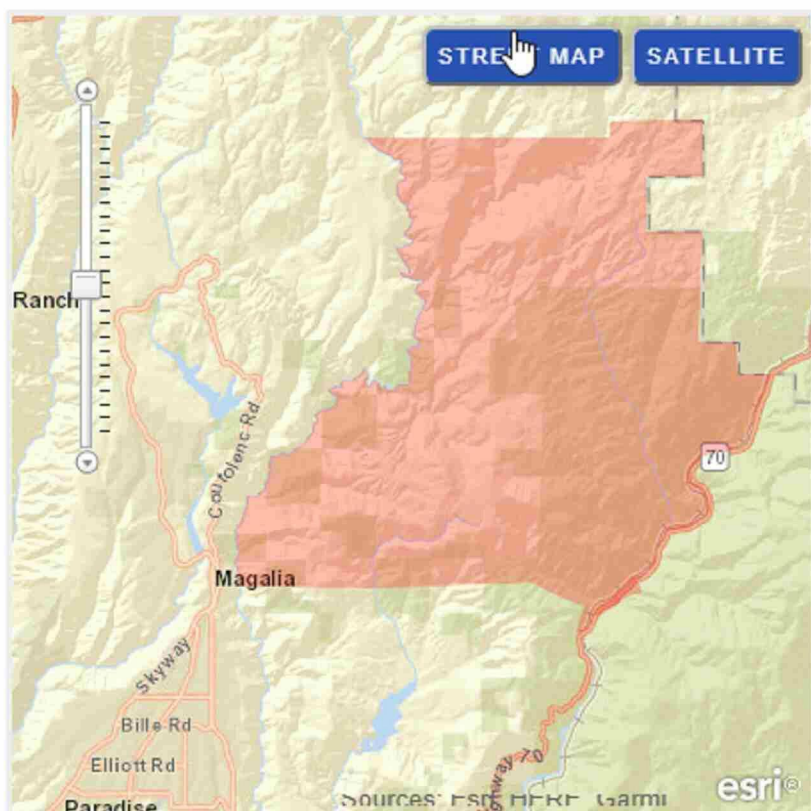

From: [REDACTED]
To: [REDACTED]
Sent: 7/14/2021 10:09:19 AM
Subject: RE: Dixie Fire Information

-  **CAL FIRE Butte Unit/Butte County Fire Department** ✓ @C... · 27m ...
#Dixiefire [update]. Fire is 1200 acres, burning to the north away from populated areas. Large resource orders are happening.
10 50 77
-  **CAL FIRE Butte Unit/Butte County Fire Department** ✓ @CAL... · 1h ...
#Dixiefire [update], The fire is currently 500 acres and 0% contained
10 51 75