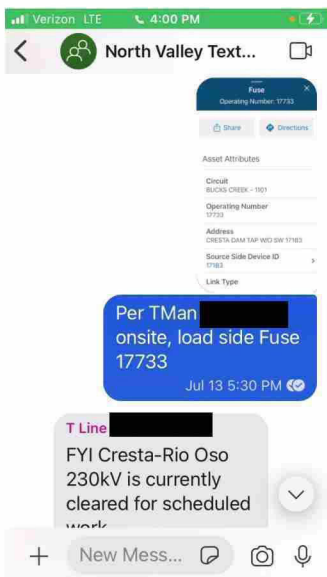

Attachment: IMG_4401.heic (2 MB)

[REDACTED] 3:55 PM

IMG_4397.jpeg

Image: __Library_SMS_Attachments_86_06_80532A8E-D926-4FDE-A620-9E57F9C3D4F0_IMG_4397.jpeg (117 KB)

[REDACTED] 4:01 PM

Screenshot 2021-07-22 at 4.00.50 PM.jpeg