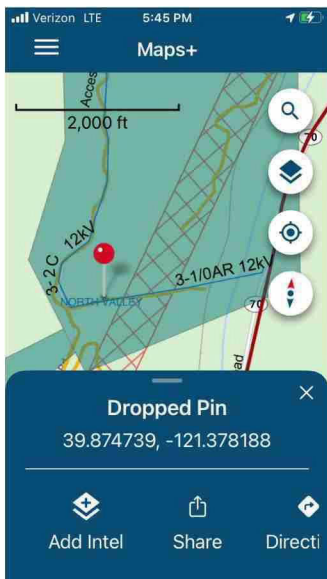

Attachment: IMG_4401.heic (2 MB)

[REDACTED] 3:55 PM

IMG_4397.jpeg

Image: __Library_SMS_Attachments_86_06_80532A8E-D926-4FDE-A620-9E57F9C3D4F0_IMG_4397.jpeg (117 KB)

[REDACTED] 4:01 PM

Screenshot 2021-07-22 at 4.00.50 PM.jpeg