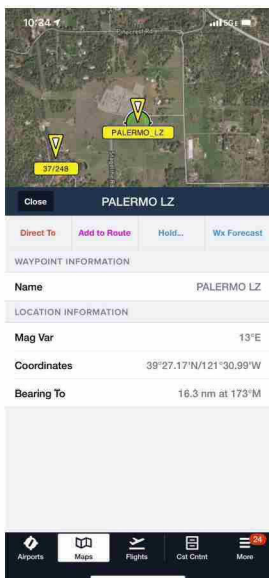

These people can't make up there mind lol just gave me a new LZ

10:43 AM

I would never do that to you

10:45 AM

Where they headed to?

10:48 AM

(+17075645073)

Screenshot 2021-07-14 at 10.34.36 AM.jpeg