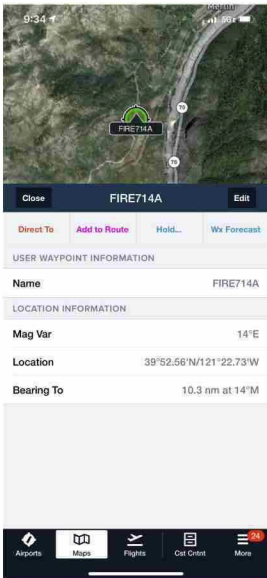

Messages in chronological order (times are shown in GMT -07:00)

Native Messages chat

7/14/2021, 9:49 AM

Just a heads up, TFR popping up at these coordinates with 10NM radius. You are pretty far southwest but just wanted it on your radar in case you see other traffic