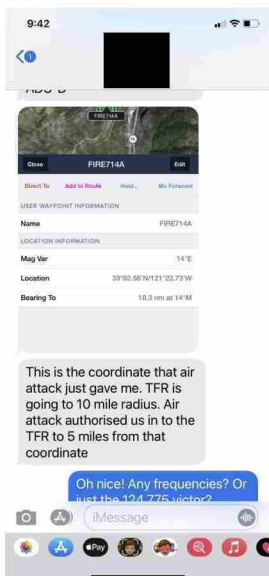

Messages in chronological order (times are shown in GMT -07:00)

Native Messages chat (chat289687212904039419) :

7/14/2021, 9:43 AM

1336/1340

Image: Screenshot 2021-07-14 at 9.42.49 AM.png (205 KB)

??

Got it sorry didn't mean to hit?

This is for the TFR popping up Butte/Plumas border and 1340 & 1336 are cleared into tfr up to 5 miles

Got it thank you

Unread

Dixie fire- PSS is (back up )

Thx

Liked "Dixie fire- PSS is (back up )"

9:59 AM

This is from [REDACTED] just left RF. This is spreading quickly, was only 100 acres when I reported to Cal Fire but is now at 1200 according to Wildfire people.