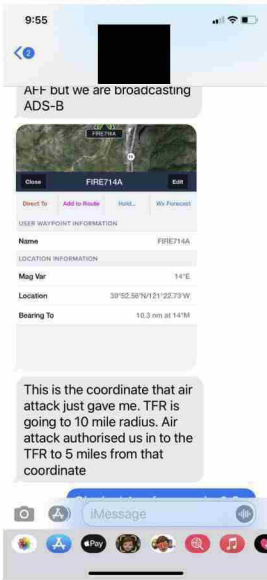

Image: __Library_SMS_Attachments_e9_09_9DCA9E92-3B46-4DDD-9799-17EAF6D2A2BA_IMG_0375.PNG (1 MB)

- [REDACTED] [REDACTED] 9:56 AM

  This is what [REDACTED] sent to me, assuming you guys are in contact with each other?
- [REDACTED] [REDACTED] 10:06 AM

  Yep. we are good to go
- [REDACTED] [REDACTED] 10:06 AM

  Cool cool
- [REDACTED] [REDACTED] 10:06 AM

  You guys are da