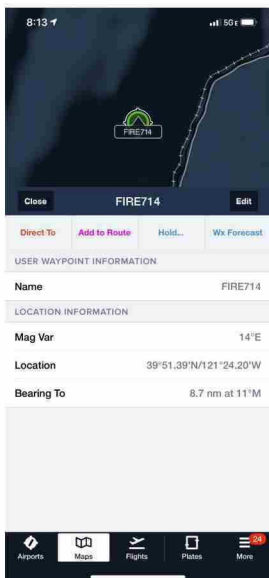

[Redacted] 8:43 AM

Do you know where the TFR will be?

[Redacted] 8:44 AM

Call you in a min

[Redacted] 9:08 AM

Screenshot 2021-07-14 at 8.13.22 AM.jpeg

Image: \_\_Library\_SMS\_Attachments\_20\_00\_29BEFA6D-CA1A-42D7-B90B-B60743E23917\_Screenshot 2021-07-14 at 8.13.22 AM.jpeg (260 KB)