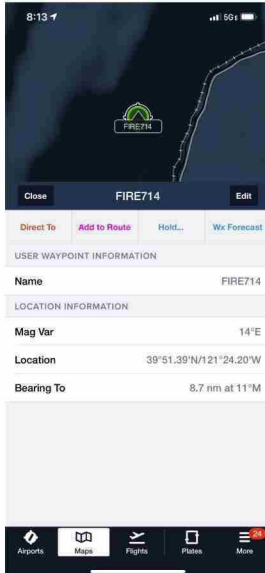

Messages in chronological order (times are shown in GMT -07:00)

Native Messages chat

7/14/2021, 8:17 AM

Just a heads up, a fire popped up at about these coordinates... one of the ships working in butte went over to get the location

Image: __Library_SMS_Attachments_aa_10_464A7F9E-F733-4B20-9593-1778EA6EC987_Screenshot 2021-07-14 at 8.13.22 AM.jpeg (260 KB)

8:18 AM

Oh yeah. It's right down the canyon from us. Any idea if there's any air assets assigned to it yet? I was calling but didn't reach anyone