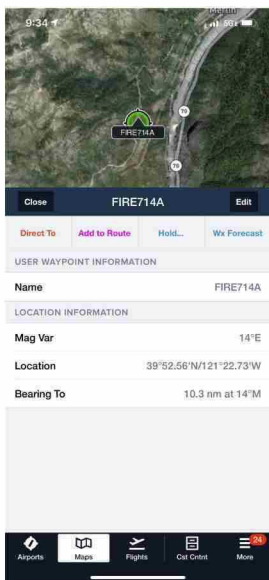

Image: [__Library_SMS_Attachments_95_05_FFFF3A0A-5663-4FF4-980A-01D4D7BA4B5D_Screenshot 2021-07-14 at 9.34.24 AM.jpeg \(470 KB\)](#)

9:58 AM

Will be 10 mile radius of this location..... good thing you got out!!