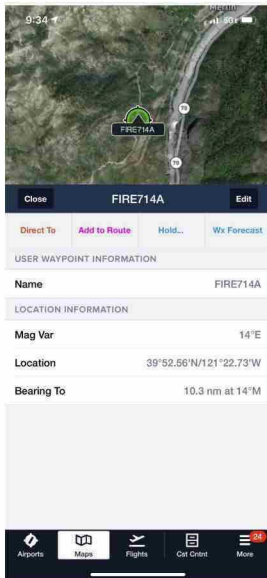

[REDACTED] 8:18 AM
Omg that is an amazing shot! Worker bees

[REDACTED] 8:27 AM
They are working on getting ships to fire location, TFR will be going up this AM. Told them you monitor 123.025 and their ships victor frequency is 124.775 So please monitor both

Image: __Library_SMS_Attachments_76_06_1D9581CA-BC9C-423C-90E4-28A6401AA3BB_Screenshot 2021-07-14 at 9.34.24 AM.jpeg (470 KB)

9:36 AM

This is the coordinate that air attack just gave me. TFR is going to 10 mile radius. Air attack authorised us in to the TFR to 5 miles from that coordinate