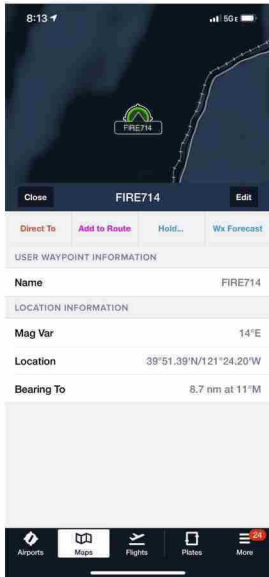

Messages in chronological order (times are shown in GMT -07:00)

Native Messages chat [REDACTED]

[REDACTED] 7/14/2021, 8:13 AM
IMG_4782.heic

Attachment: IMG_4782.heic (1 MB)

[REDACTED] 8:13 AM
Screenshot 2021-07-14 at 8.13.22 AM.jpeg

Image: __Library_SMS_Attachments_76_06_1D9581CA-BC9C-423C-90E4-28A6401AA3BB_Screenshot 2021-07-14 at 9.34.24 AM.jpeg (470 KB)

9:36 AM

This is the coordinate that air attack just gave me. TFR is going to 10 mile radius. Air attack authorised us in to the TFR to 5 miles from that coordinate