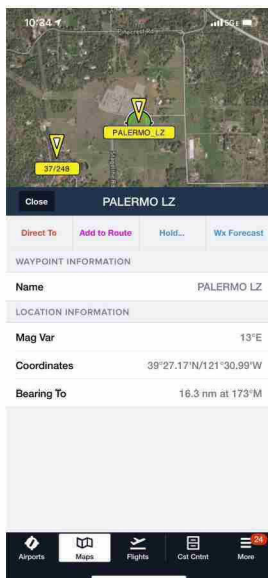

Image: __Library_SMS_Attachments_76_06_1D9581CA-BC9C-423C-90E4-28A6401AA3BB_Screenshot 2021-07-14 at 9.34.24 AM.jpeg (470 KB)

9:36 AM

This is the coordinate that air attack just gave me. TFR is going to 10 mile radius. Air attack authorised us in to the TFR to 5 miles from that coordinate

10:34 AM

Screenshot 2021-07-14 at 10.34.36 AM.jpeg

Image: Screenshot 2021-07-14 at 10.34.36 AM.jpeg (474 KB)