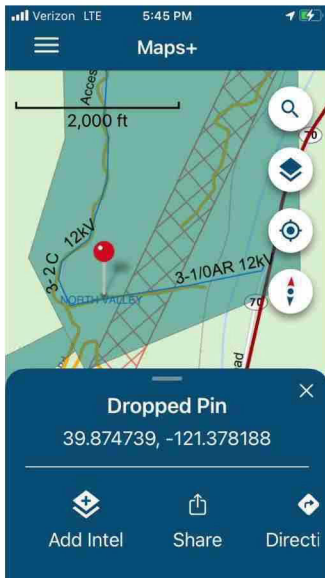

Messages in chronological order (times are shown in GMT -07:00)

Native Messages chat (chat944043448229125331) :

7/13/2021, 5:46 PM

IMG_4397.jpeg

Image: IMG_4397.jpeg (117 KB)

#

5:46 PM

█

7:37 PM

TMAN [REDACTED] is enroute from Chico to assist and de-energize at Switch 941, Bucks Creek 1101. ETA 40 minutes

#

7:39 PM

#

8:21 PM

Can you have [REDACTED] come up on 105. I tried him and he isn't answering.