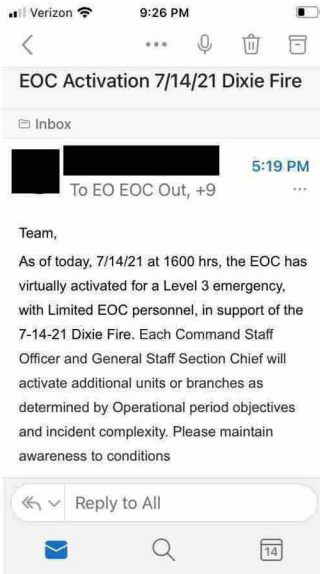

Messages in chronological order (times are shown in GMT -07:00)

Native Messages chat (chat436923180643086528) :

EOC = Code 7

7/14/2021, 9:28 PM

Image: Screenshot 2021-07-14 at 9.26.04 PM.jpeg (154 KB)