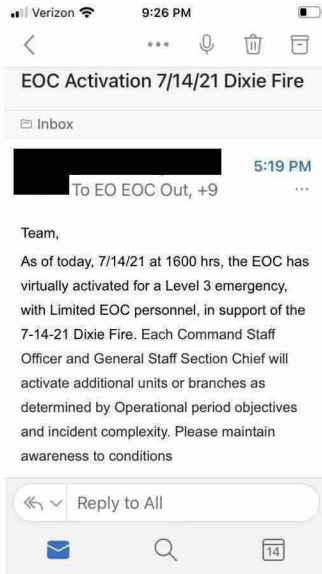

Messages in chronological order (times are shown in GMT -07:00)

Native Messages chat (chat962196452169007119)

7/14/2021, 9:28 PM

EOC = Code 7

Image: Screenshot 2021-07-14 at 9.26.04 PM.png (138 KB)