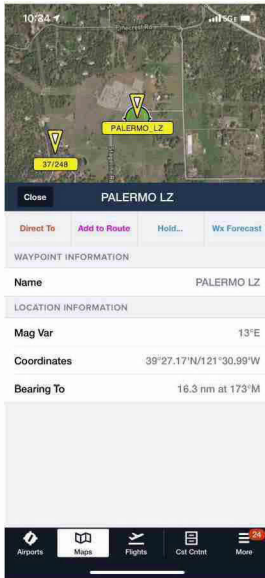

These people can't make up there mind lol just gave me a new LZ

10:43 AM

I would never do that to you

10:45 AM

Where they headed to?

10:48 AM

Screenshot 2021-07-14 at 10.34.36 AM.jpeg

Image: __Library_SMS_Attachments_60_00_DCF2C1D9-A7EC-40F9-94AF-6BA224AA08BD_Screenshot 2021-07-14 at 10.34.36 AM.jpeg (474 KB)