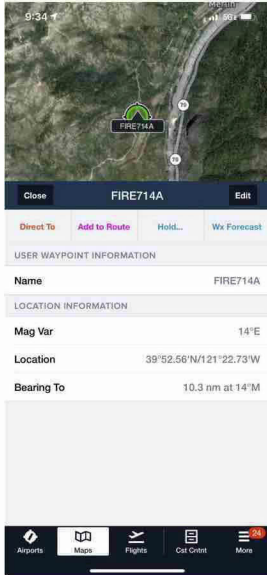

Messages in chronological order (times are shown in GMT -07:00)

Native Messages chat

7/14/2021, 9:49 AM

Just a heads up, TFR popping up at these coordinates with 10NM radius. You are pretty far southwest but just wanted it on your radar in case you see other traffic