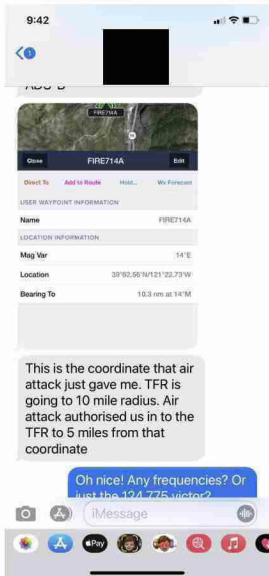

Messages in chronological order (times are shown in GMT -07:00)

Native Messages chat (chat289687212904039419) :

7/14/2021, 9:43 AM

1336/1340

Image: Screenshot 2021-07-14 at 9.42.49 AM.png (205 KB)

9:43 AM

??

9:44 AM

Got it sorry didn't mean to hit?

9:47 AM

This is for the TFR popping up Butte/Plumas border and 1340 & 1336 are cleared into tfr up to 5 miles

9:50 AM

Got it thank you

9:51 AM

Unread