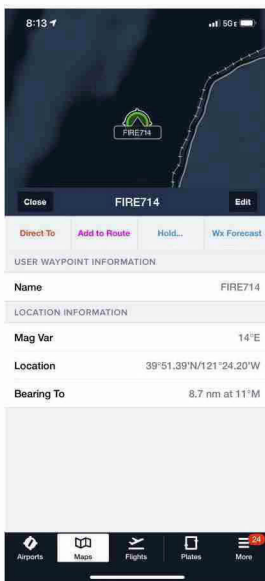

[Redacted] 8:43 AM

Do you know where the TFR will be?

[Redacted] 8:44 AM

Call you in a min

[Redacted] 9:08 AM

Screenshot 2021-07-14 at 8.13.22 AM.jpeg

Image: __Library_SMS_Attachments_20_00_29BEFA6D-CA1A-42D7-B90B-B60743E23917_Screenshot 2021-07-14 at 8.13.22 AM.jpeg (260 KB)