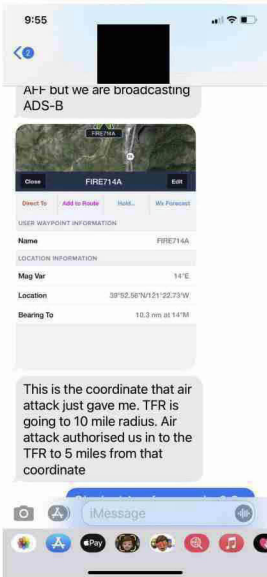

Image: __Library_SMS_Attachments_e9_09_9DCA9E92-3B46-4DDD-9799-17EAF6D2A2BA_IMG_0375.PNG (1 MB)

- [REDACTED]

  [REDACTED]

  This is what [REDACTED] sent to me, assuming you guys are in contact with each other?

  9:56 AM
- [REDACTED]

  [REDACTED]

  Yep. we are good to go

  10:06 AM
- [REDACTED]

  [REDACTED]

  Cool cool

  10:06 AM
- [REDACTED]

  [REDACTED]

  You guys are da

  10:06 AM