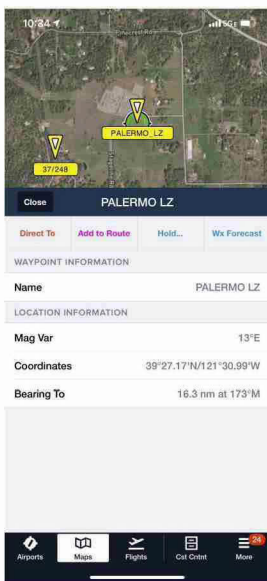

Image: __Library_SMS_Attachments_76_06_1D9581CA-BC9C-423C-90E4-28A6401AA3BB_Screenshot 2021-07-14 at 9.34.24 AM.jpeg (470 KB)

9:36 AM

This is the coordinate that air attack just gave me. TFR is going to 10 mile radius. Air attack authorised us in to the TFR to 5 miles from that coordinate

10:34 AM

Screenshot 2021-07-14 at 10.34.36 AM.jpeg

Image: Screenshot 2021-07-14 at 10.34.36 AM.jpeg (474 KB)