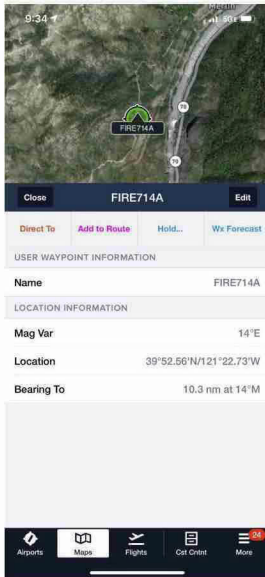

8:17 AM

Yesterday

Attachment: __Library_SMS_Attachments_1c_12_FFD38693-C6C7-46C9-96AB-D1D444DBFBA8_Resized_20210713_140002.heic (45 KB)

8:18 AM

Omg that is an amazing shot! Worker bees

8:27 AM

They are working on getting ships to fire location, TFR will be going up this AM. Told them you monitor 123.025 and their ships victor frequency is 124.775 So please monitor both

Image: __Library_SMS_Attachments_76_06_1D9581CA-BC9C-423C-90E4-28A6401AA3BB_Screenshot 2021-07-14 at 9.34.24 AM.jpeg (470 KB)

9:36 AM

This is the coordinate that air attack just gave me. TFR is going to 10 mile radius. Air attack authorised us in to the TFR to 5 miles from that coordinate