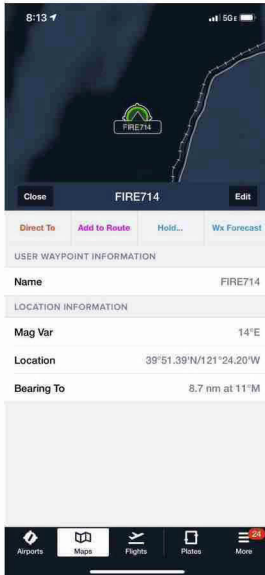

Messages in chronological order (times are shown in GMT -07:00)

Native Messages chat

7/14/2021, 8:13 AM

IMG_4782.heic

Attachment: IMG_4782.heic (1 MB)

8:13 AM

Screenshot 2021-07-14 at 8.13.22 AM.jpeg

Image: __Library_SMS_Attachments_88_08_58FA9FB8-9386-4488-80C6-6EE22437D15D_Screenshot 2021-07-14 at 8.13.22 AM.jpeg (260 KB)

8:17 AM

Yesterday

Attachment: __Library_SMS_Attachments_1c_12_FFD38693-C6C7-46C9-96AB-D1D444DBFBA8_Resized_20210713_140002.heic (45 KB)

8:18 AM

Omg that is an amazing shot! Worker bees

8:27 AM

They are working on getting ships to fire location, TFR will be going up this AM. Told them you monitor 123.025 and their ships victor frequency is 124.775 So please monitor both

Image: __Library_SMS_Attachments_76_06_1D9581CA-BC9C-423C-90E4-28A6401AA3BB_Screenshot 2021-07-14 at 9.34.24 AM.jpeg (470 KB)

9:36 AM

This is the coordinate that air attack just gave me. TFR is going to 10 mile radius. Air attack authorised us in to the TFR to 5 miles from that coordinate