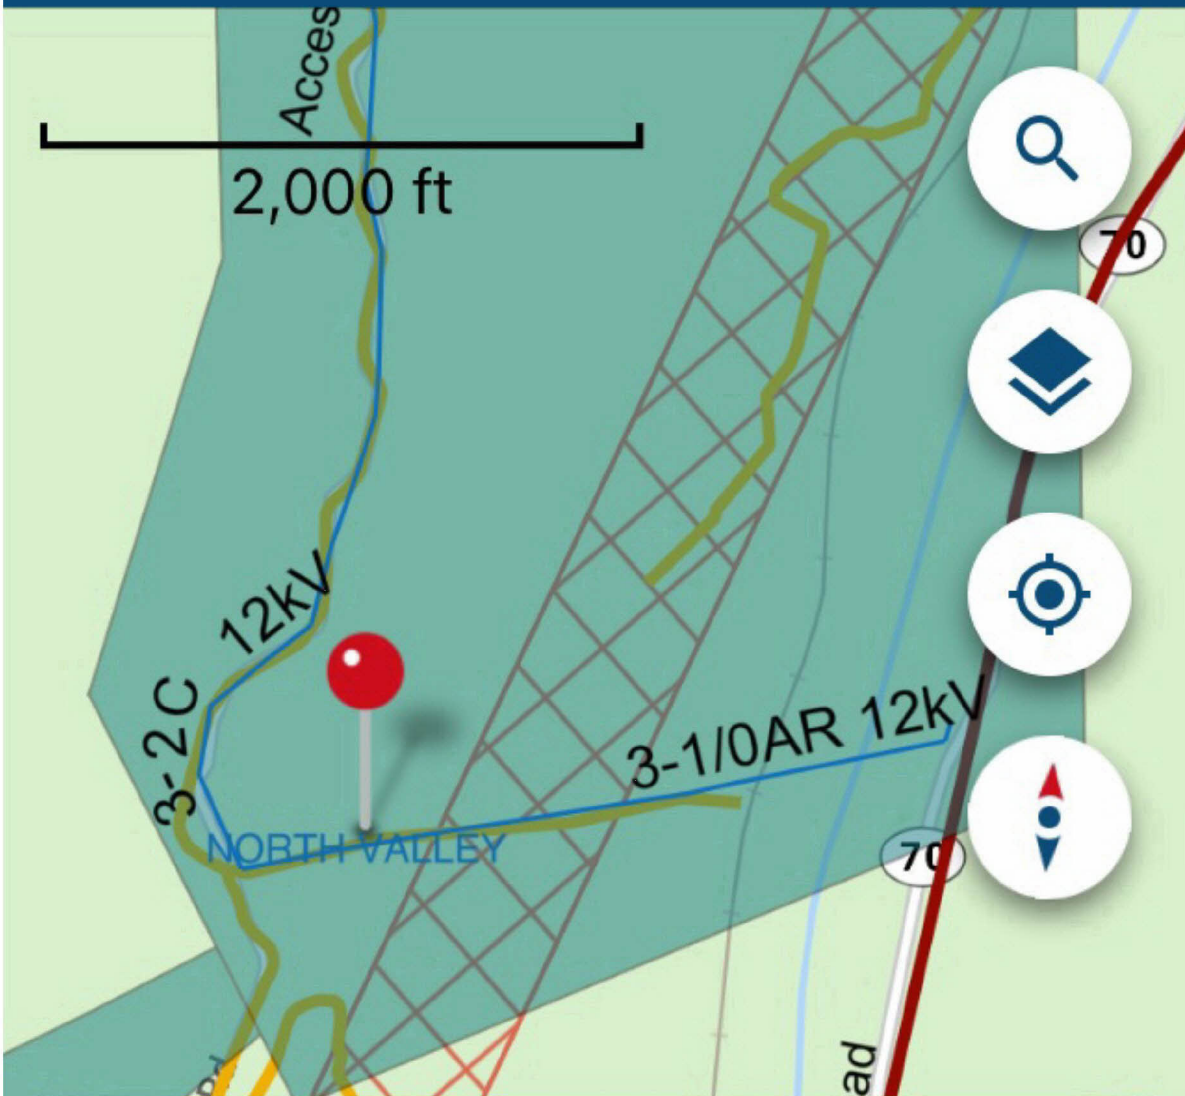

# Maps+

## Dropped Pin

39.874739, -121.378188

Add Intel

Share

Directi