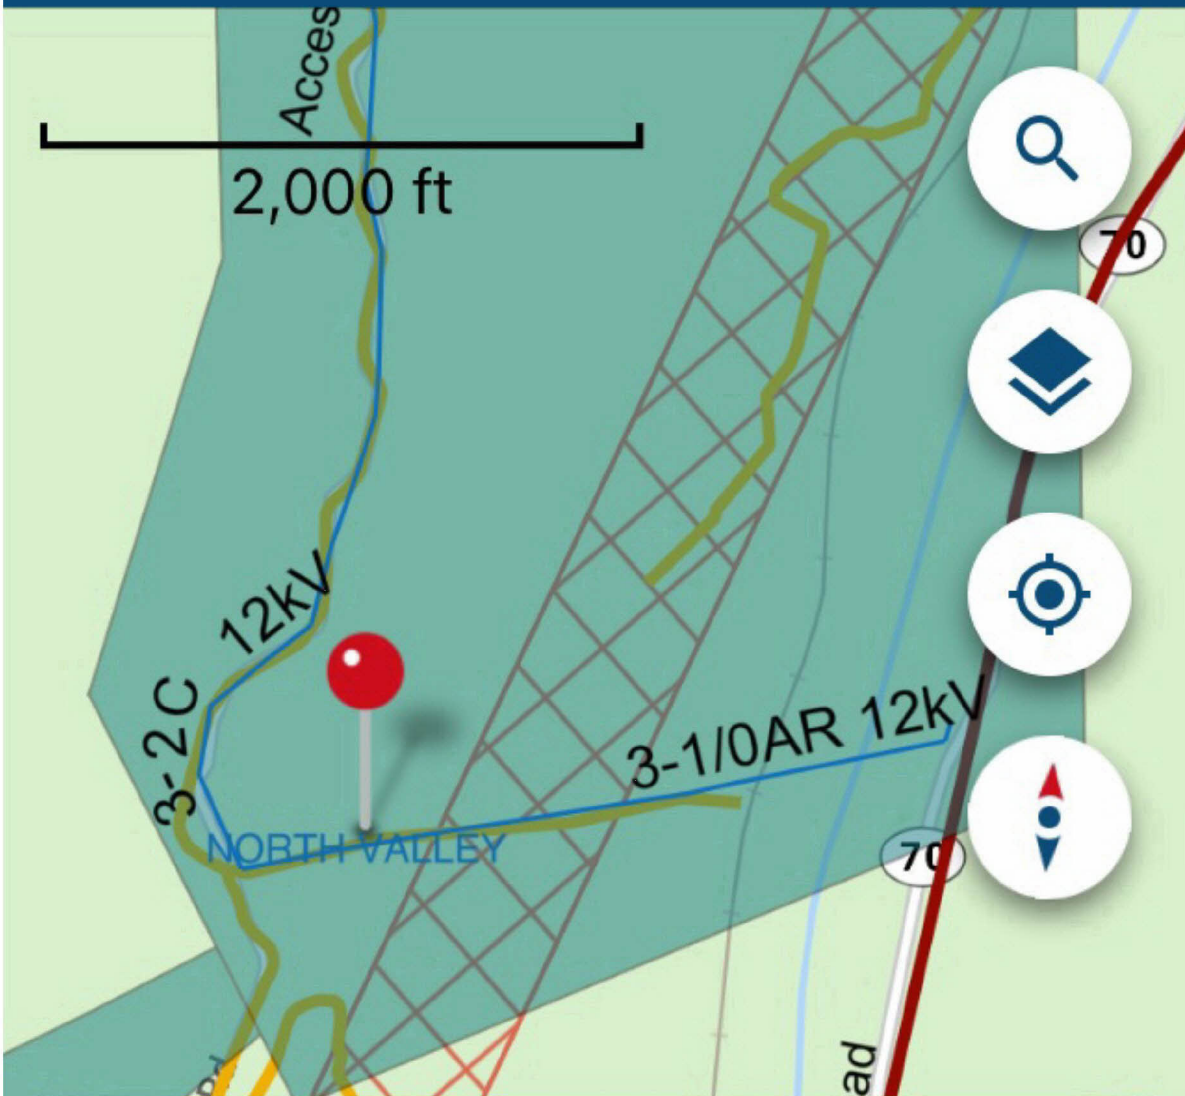

Maps+

Dropped Pin ✕

39.874739, -121.378188

Add Intel Share Directi