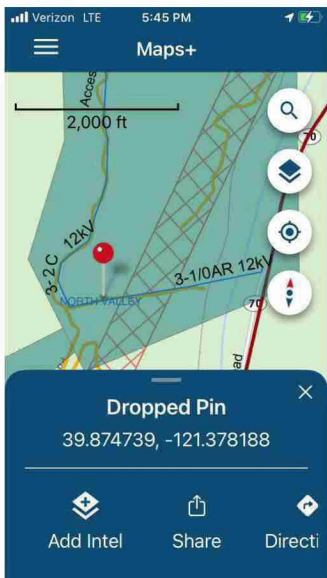

Messages in chronological order (times are shown in GMT -07:00)

Native Messages chat (chat944043448229125331) :

7/13/2021, 5:46 PM

IMG_4397.jpeg

Image: IMG_4397.jpeg (117 KB)

#

[Redacted]

5:46 PM

[Redacted]

[Redacted]

7:37 PM

TMAN [Redacted] is enroute from Chico to assist and de-energize at Switch 941, Bucks Creek 1101. ETA 40 minutes

#

[Redacted]

7:39 PM

#