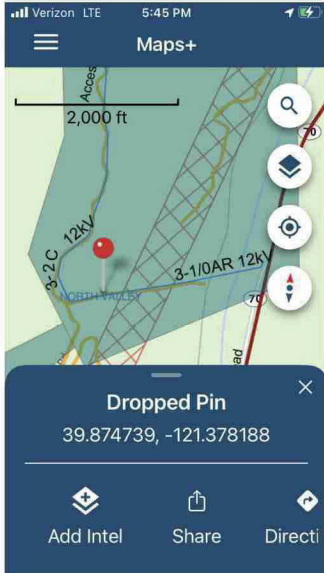

Messages in chronological order (times are shown in GMT -07:00)

Native Messages chat (chat62863562813186451) :

7/13/2021, 5:46 PM

IMG\_4397.PNG

Image: \_\_Library\_SMS\_Attachments\_eb\_11\_8CCE3CBA-50A0-426B-9320-4FE29F7BE3AC\_IMG\_4397.PNG (413 KB)

5:46 PM

7:37 PM

TMAN [redacted] is enroute from Chico to assist and de-energize at Switch 941, Bucks Creek 1101. ETA 40 minutes

7:39 PM

8:21 PM

[redacted] Can you have [redacted] come up on 105. I tried him and he isn't answering.