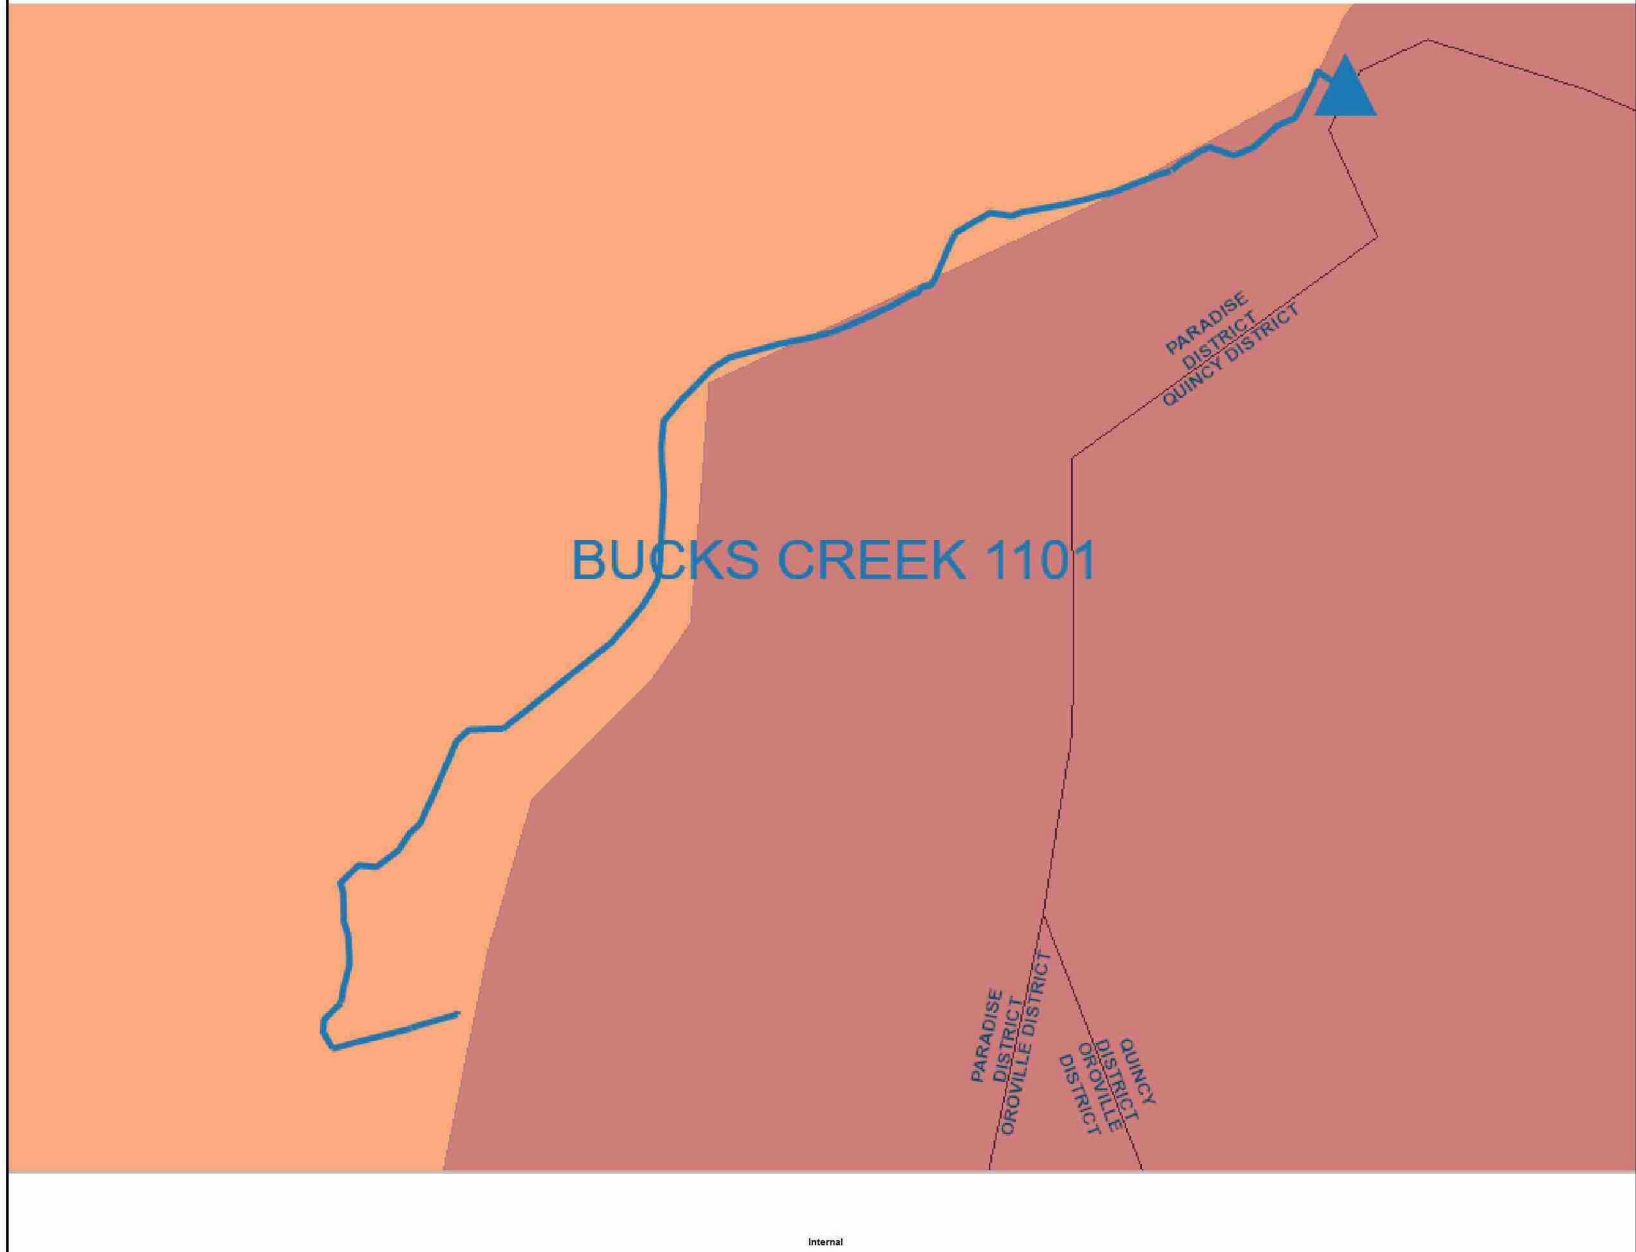

Bucks Creek 1101 Fire Tier Map

Satellite View

Preferred Scope (UG) – Key Sketch

Combine BC1101 with
BC1103, to be completed
under PM# 35212441

Internal

Alternative 1 Scope – Key Sketch

Combine BC1101 with
BC1103, to be completed
under PM# 35212441

Internal

Alternative 2 Scope – Key Sketch

Combine BC1101 with
BC1103, to be completed
under PM# 35212441

Internal