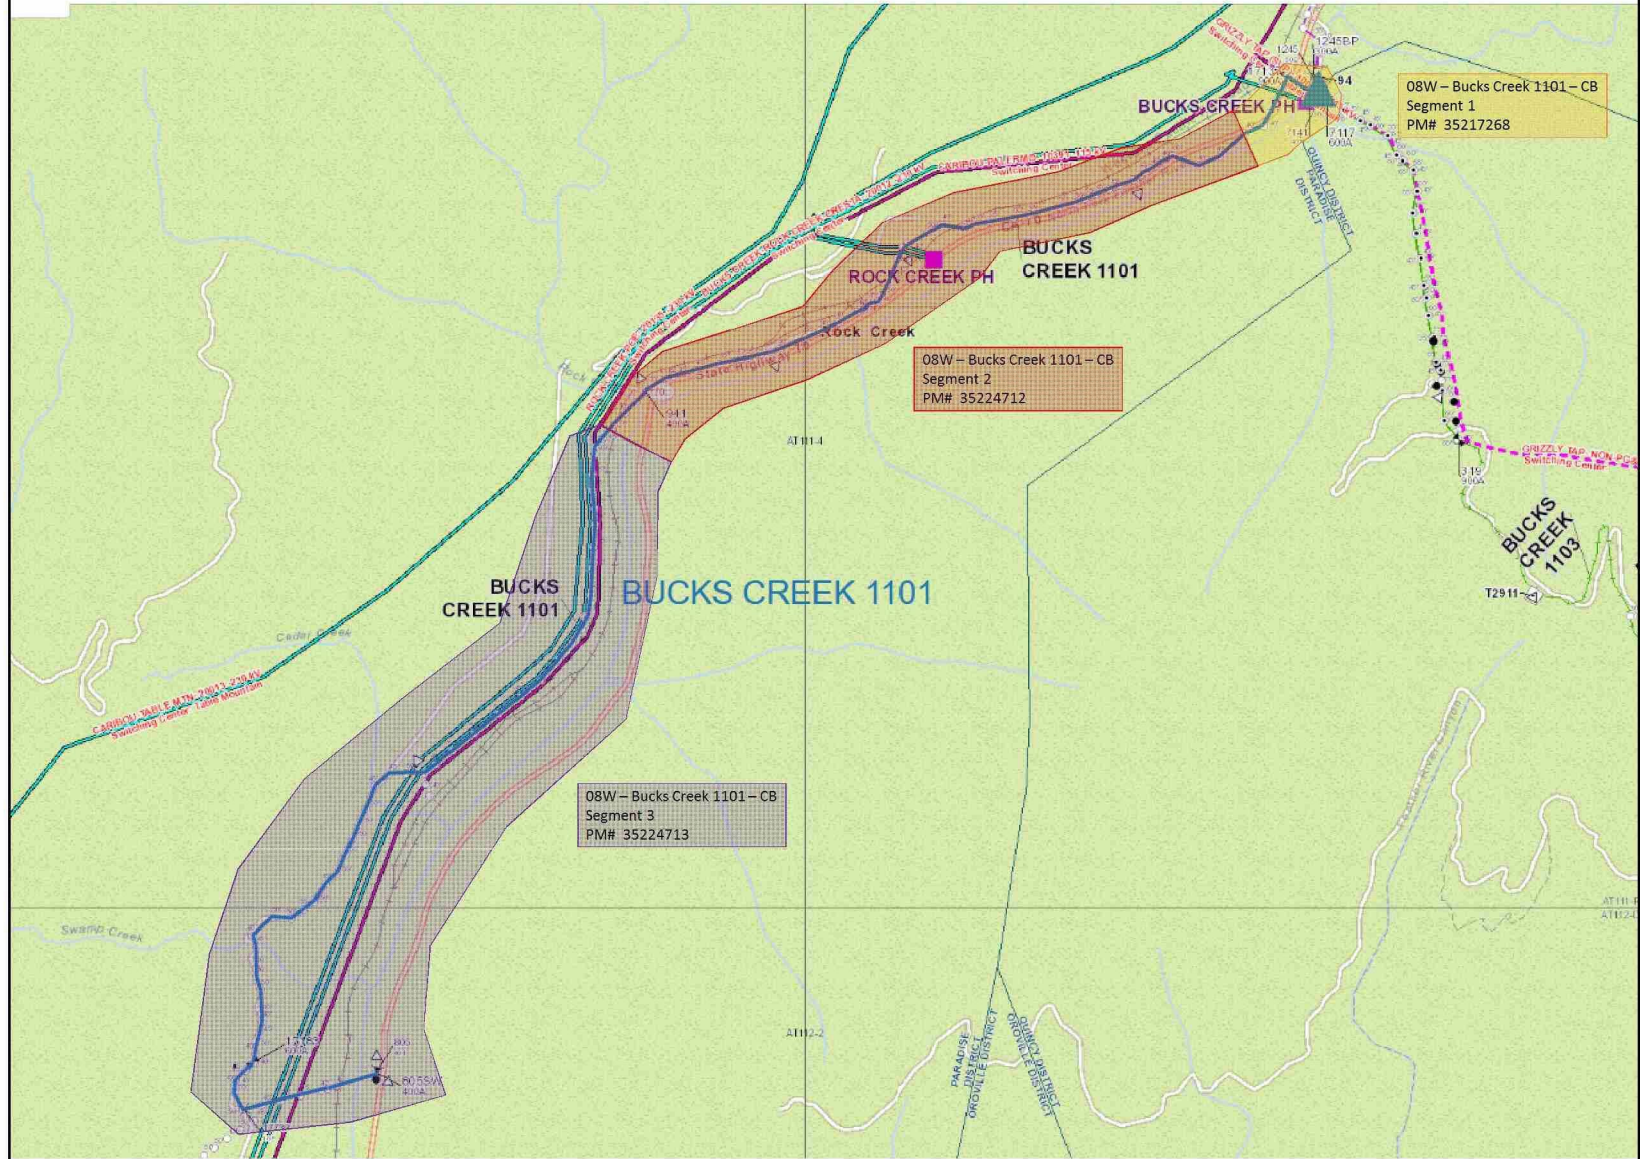

Bucks Creek 1101- PM# 35217268 Overview Map

Bucks Creek 1101 Fire Tier Map

Internal

Satellite View

Preferred Scope (UG) – Key Sketch

Combine BC1101 with
BC1103, to be completed
under PM# 35212441

Internal

Alternative 1 Scope – Key Sketch

Combine BC1101 with
BC1103, to be completed
under PM# 35212441

Internal

Alternative 2 Scope – Key Sketch

Combine BC1101 with
BC1103, to be completed
under PM# 35212441

Internal