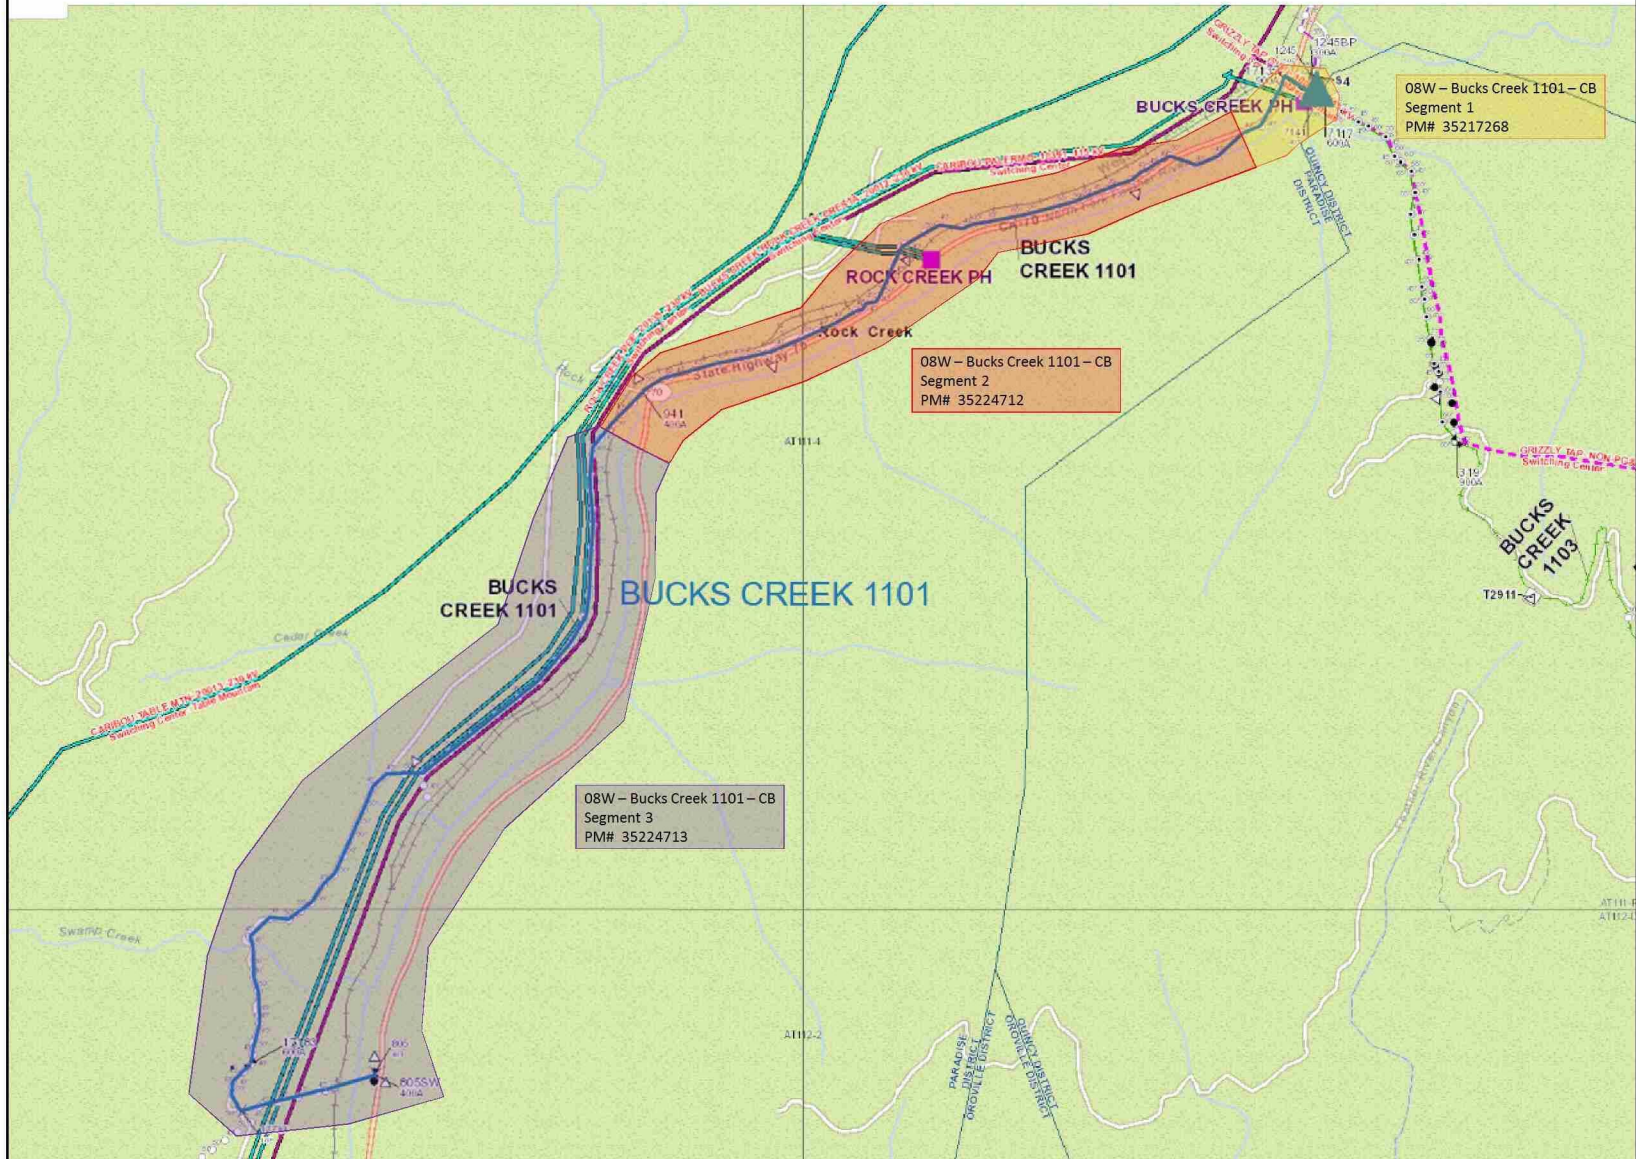

Bucks Creek 1101- PM# 35217268

Overview Map

Internal

Bucks Creek 1101 Fire Tier Map

Internal

Satellite View

Preferred Scope (UG) – Key Sketch

Combine BC1101 with
BC1103, to be completed
under PM# 35212441

Internal

Alternative 1 Scope – Key Sketch

Combine BC1101 with
BC1103, to be completed
under PM# 35212441

Internal

Alternative 2 Scope – Key Sketch

Combine BC1101 with
BC1103, to be completed
under PM# 35212441