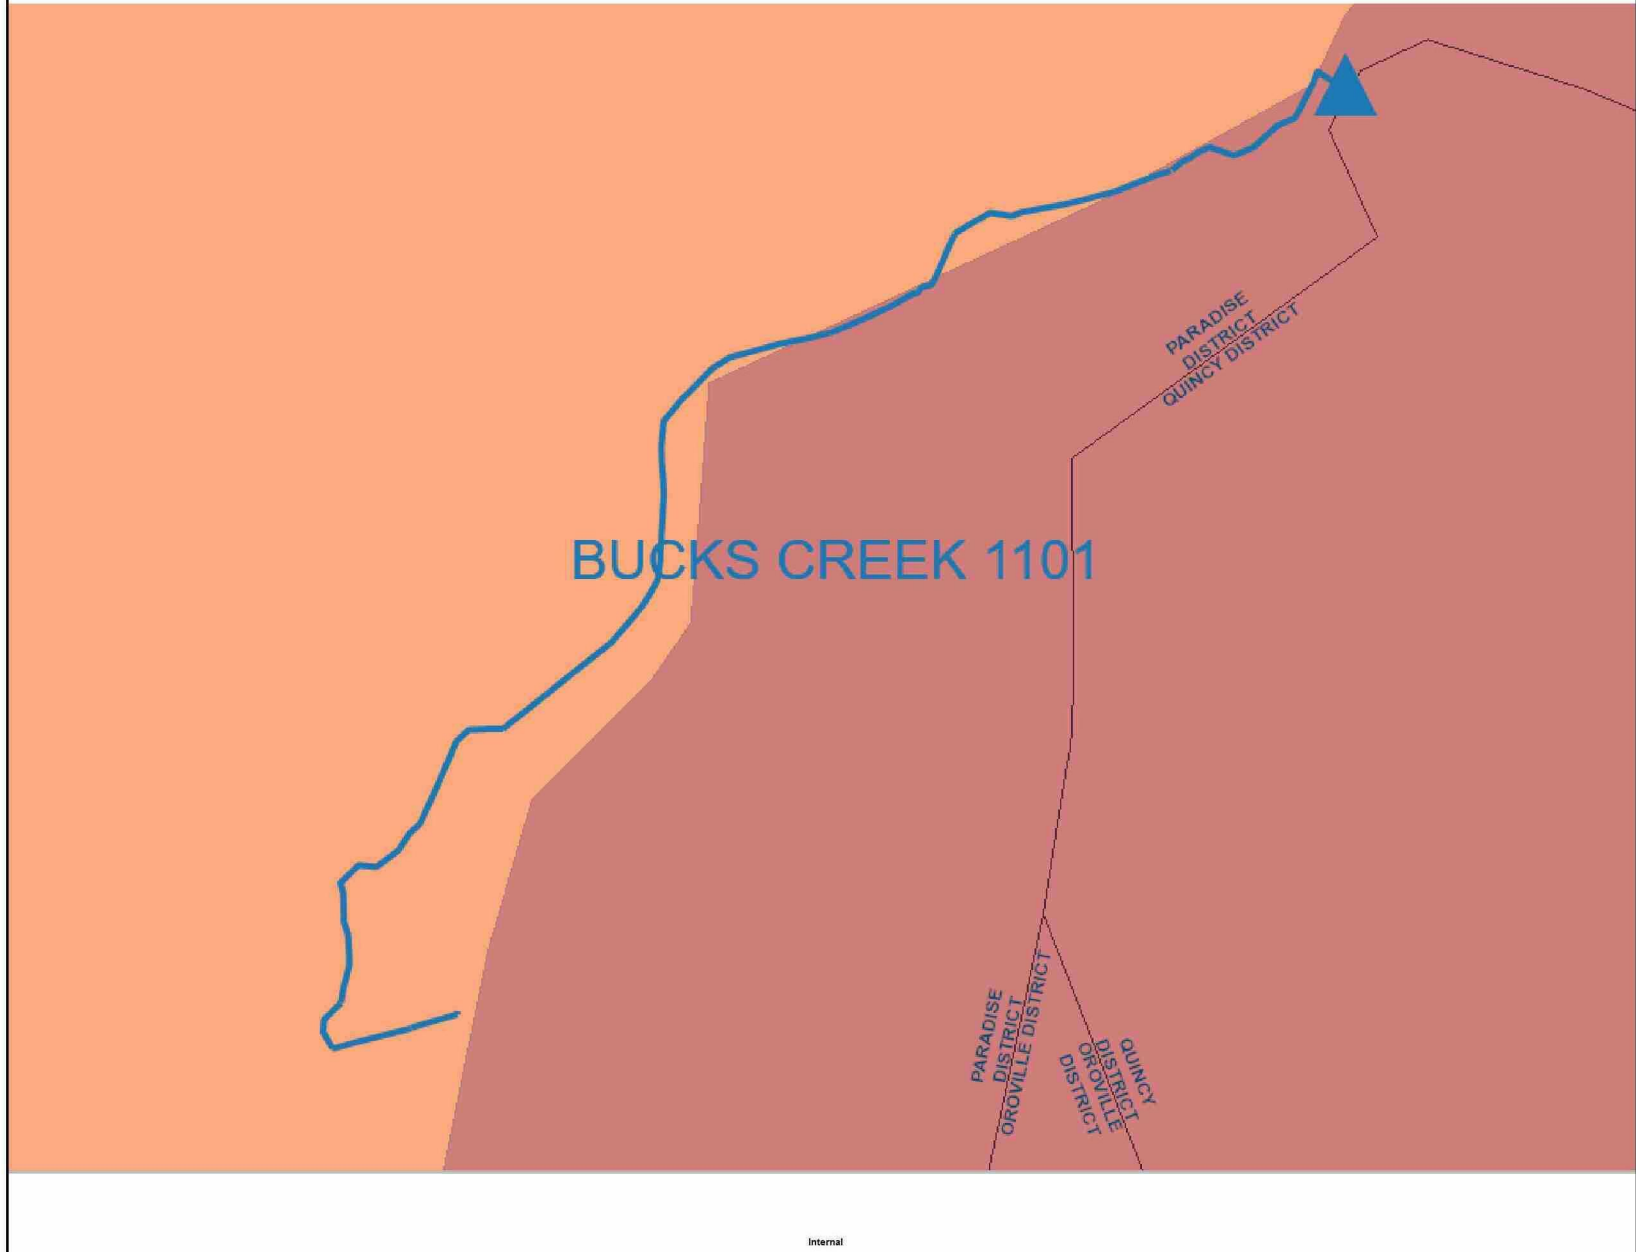

Bucks Creek 1101- PM# 35217268

Overview Map

Internal

Bucks Creek 1101 Fire Tier Map

Internal

Satellite View

Preferred Scope (UG) – Key Sketch

Combine BC1101 with
BC1103, to be completed
under PM# 35212441

Internal

Alternative 1 Scope – Key Sketch

Combine BC1101 with
BC1103, to be completed
under PM# 35212441

Internal

Alternative 2 Scope – Key Sketch

Combine BC1101 with
BC1103, to be completed
under PM# 35212441