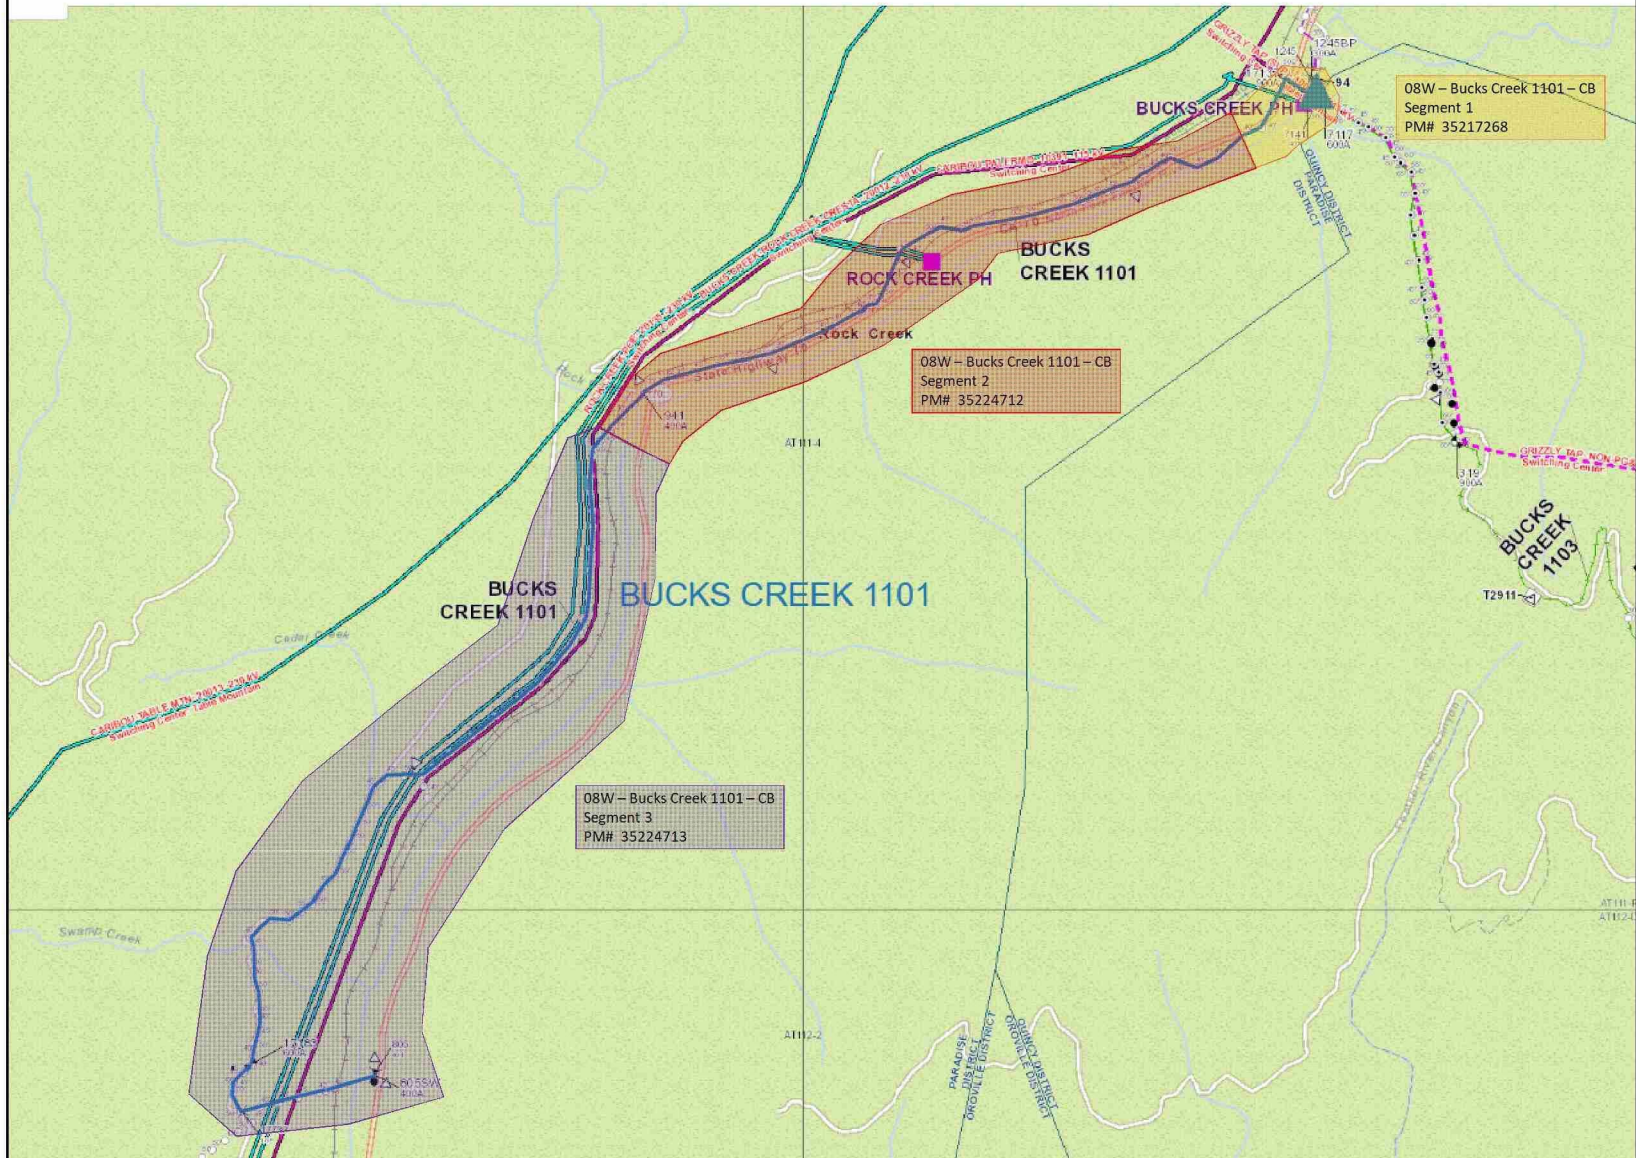

Bucks Creek 1101- PM# 35217268 Overview Map

Bucks Creek 1101 Fire Tier Map

Satellite View

Preferred Scope (UG) – Key Sketch

Combine BC1101 with
BC1103, to be completed
under PM# 35212441

Internal

Alternative 1 Scope – Key Sketch

Combine BC1101 with
BC1103, to be completed
under PM# 35212441

Internal

Alternative 2 Scope – Key Sketch

Combine BC1101 with
BC1103, to be completed
under PM# 35212441

Internal