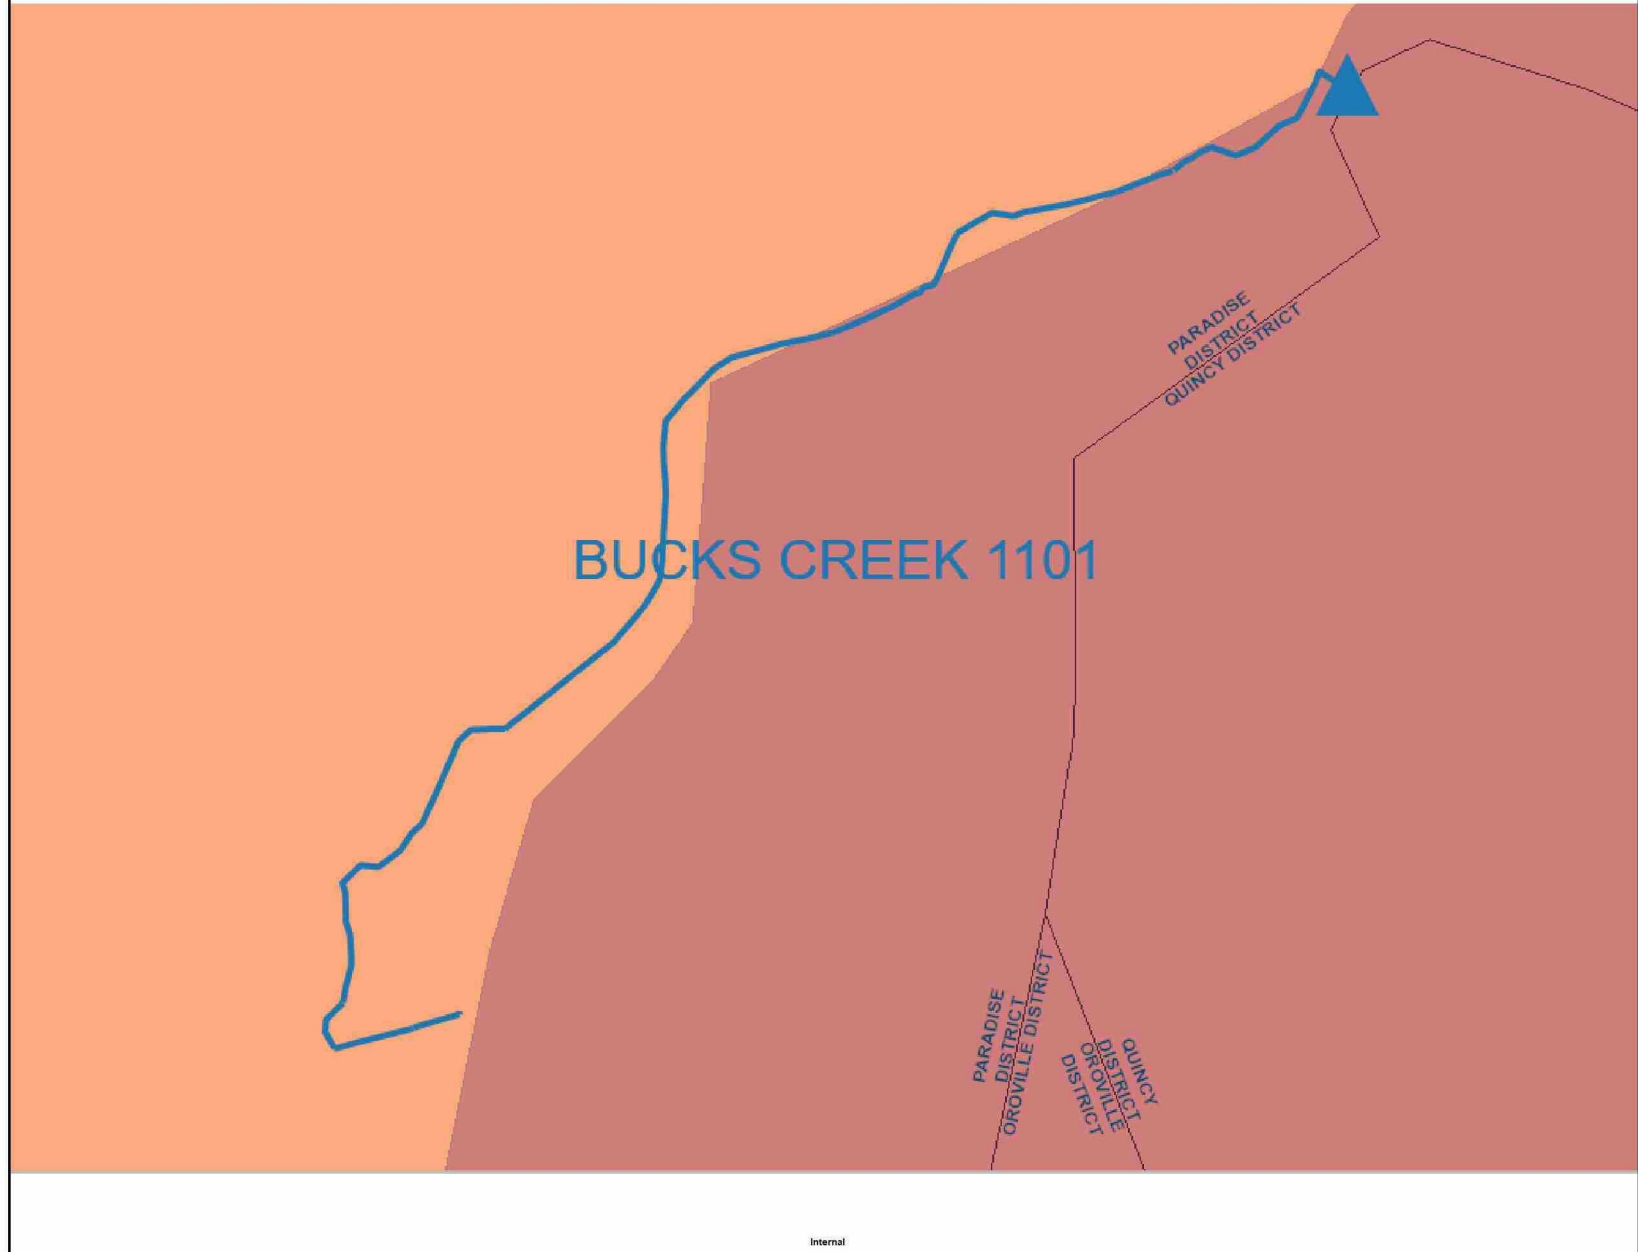

Bucks Creek 1101- PM# 35217268 Overview Map

Bucks Creek 1101 Fire Tier Map

Satellite View

Preferred Scope (UG) – Key Sketch

Combine BC1101 with
BC1103, to be completed
under PM# 35212441

Internal

Alternative 1 Scope – Key Sketch

Combine BC1101 with
BC1103, to be completed
under PM# 35212441

Internal

Alternative 2 Scope – Key Sketch

Combine BC1101 with
BC1103, to be completed
under PM# 35212441

Internal