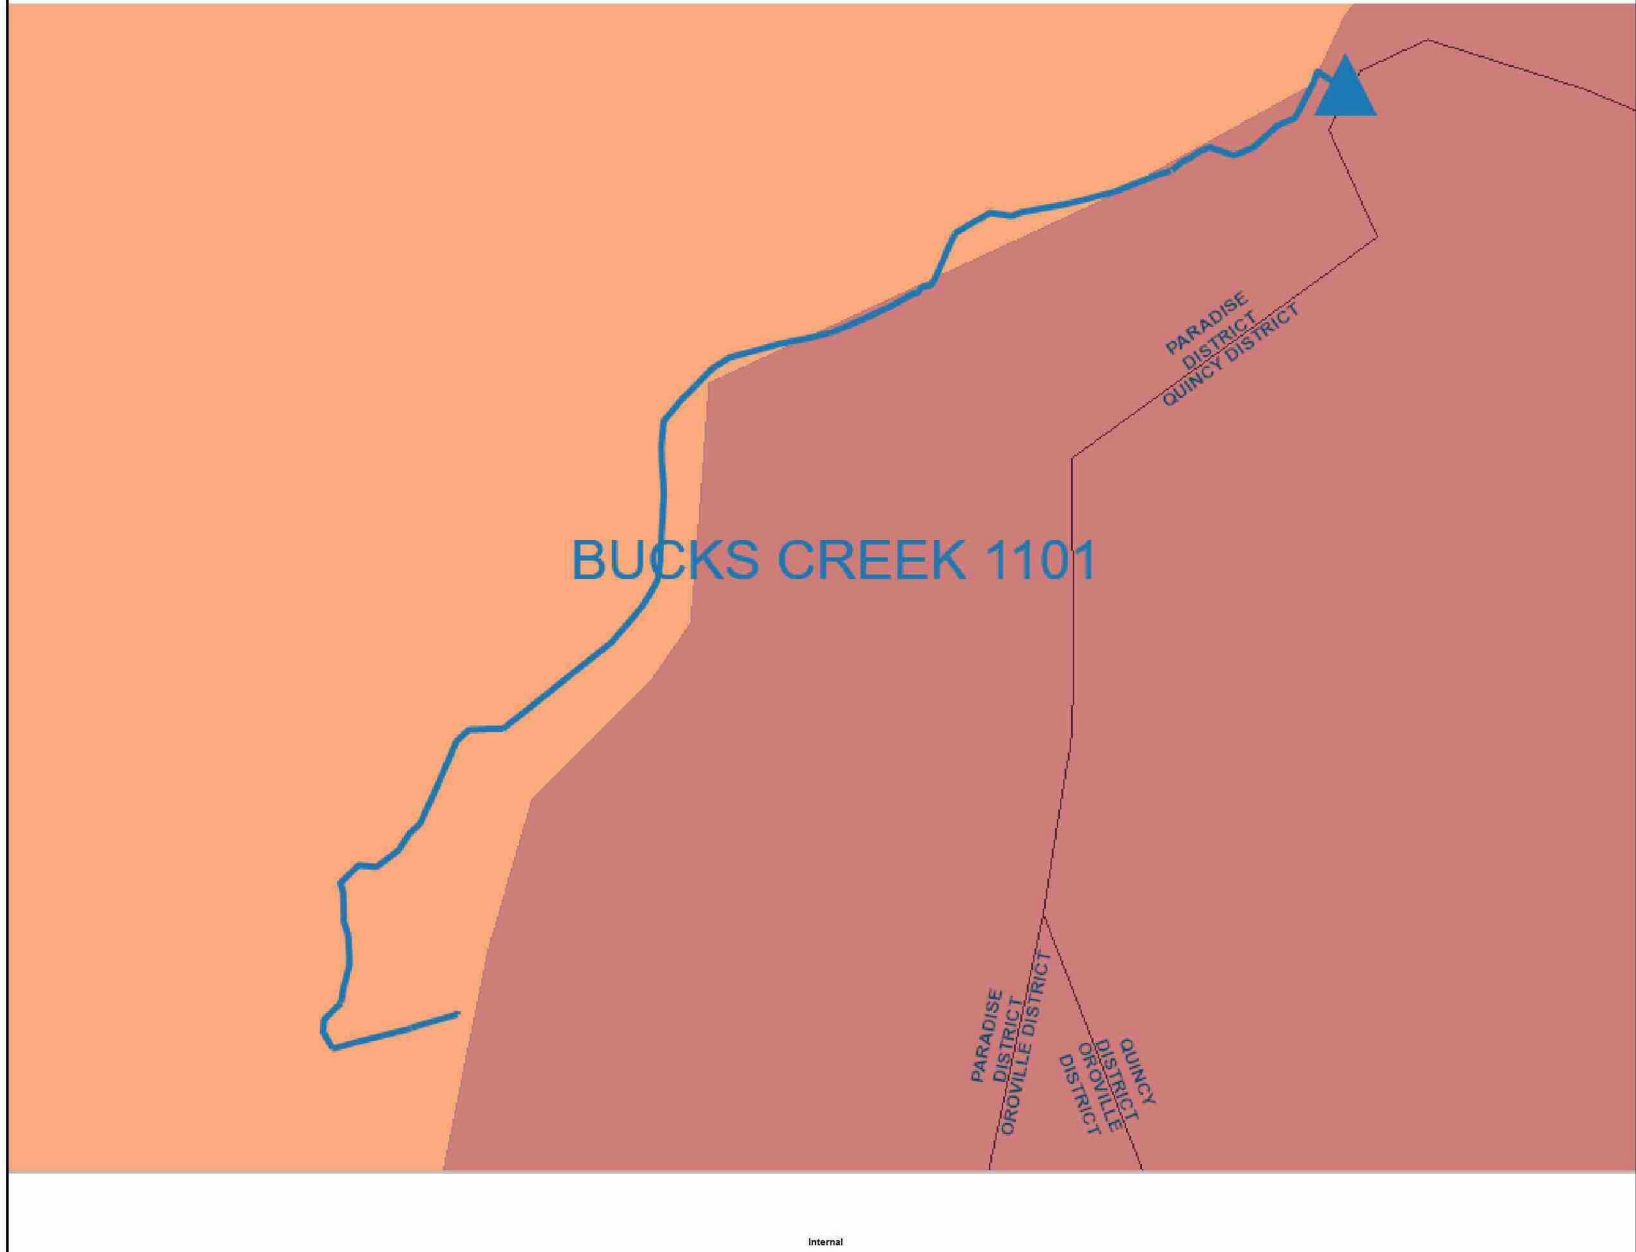

Bucks Creek 1101- PM# 35217268 Overview Map

Internal

Bucks Creek 1101 Fire Tier Map

Satellite View

Preferred Scope (UG) – Key Sketch

Combine BC1101 with
BC1103, to be completed
under PM# 35212441

Internal

Alternative 1 Scope – Key Sketch

Combine BC1101 with
BC1103, to be completed
under PM# 35212441

Internal

Alternative 2 Scope – Key Sketch

Combine BC1101 with
BC1103, to be completed
under PM# 35212441

Internal