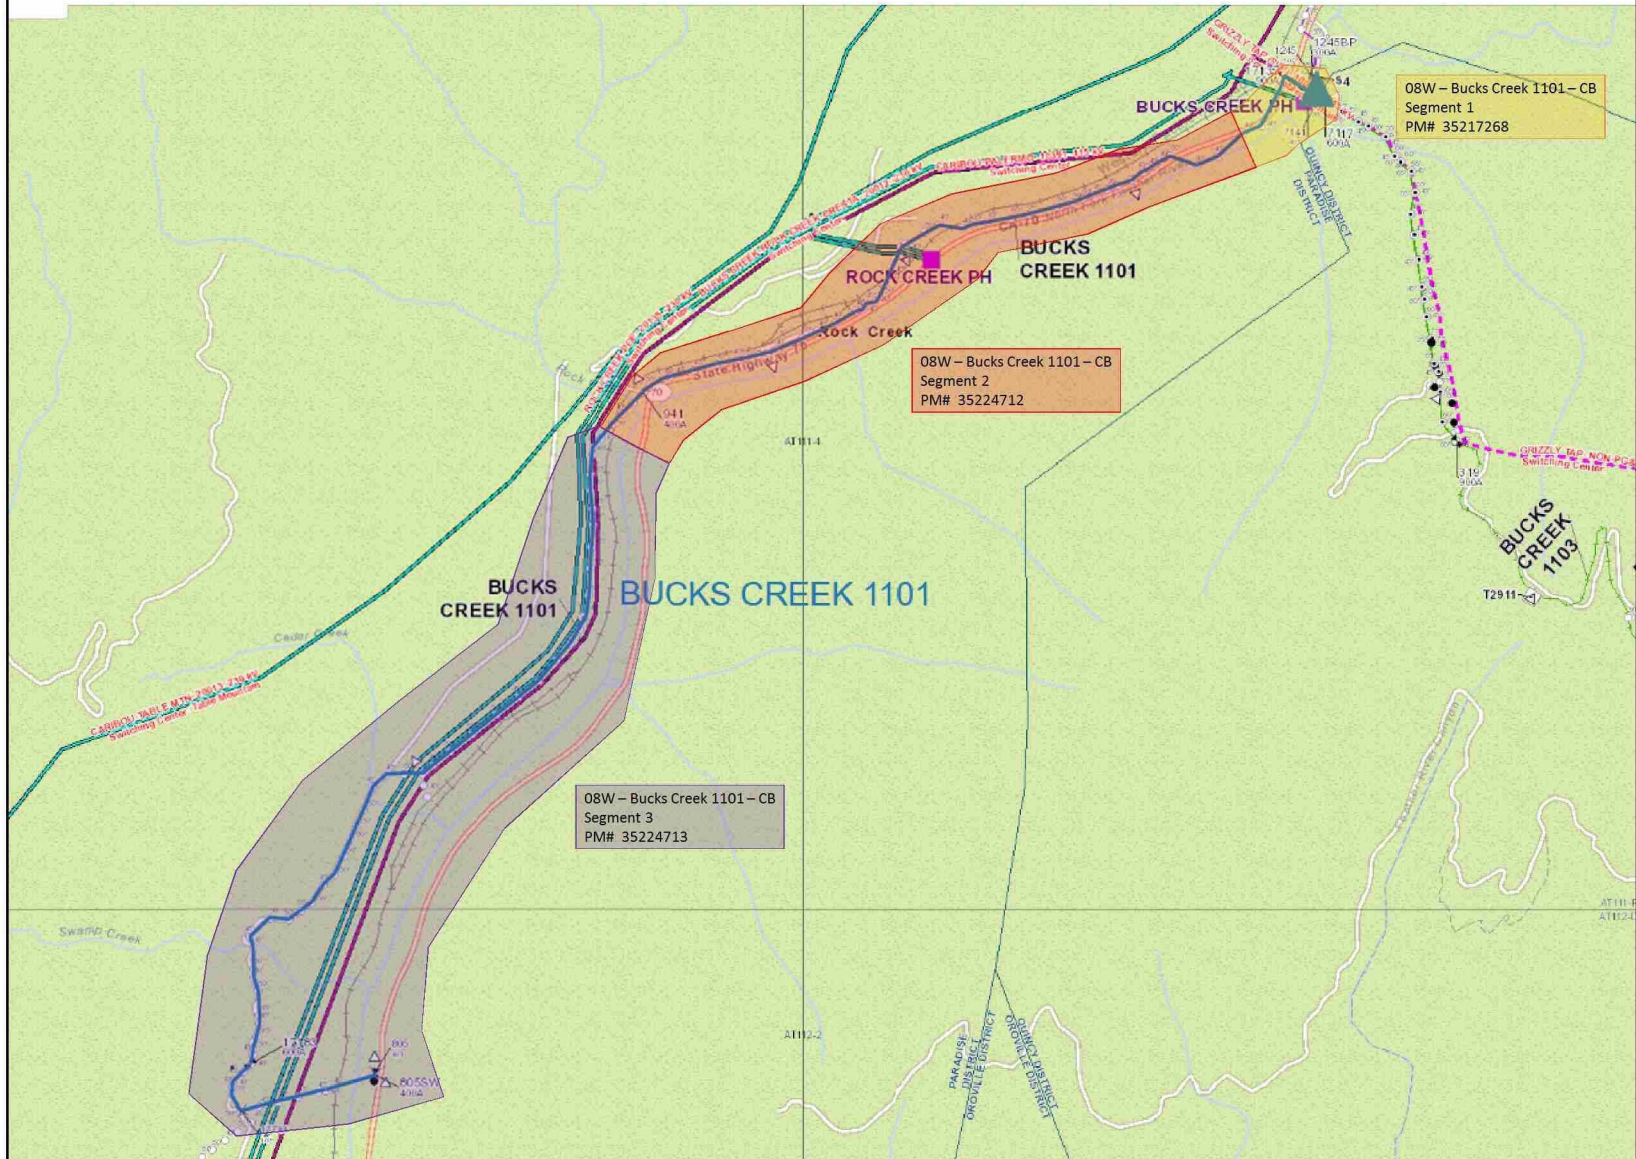

Bucks Creek 1101- PM# 35217268 Overview Map

Internal

Bucks Creek 1101 Fire Tier Map

Satellite View

Preferred Scope (UG) – Key Sketch

Combine BC1101 with
BC1103, to be completed
under PM# 35212441

Internal

Alternative 1 Scope – Key Sketch

Combine BC1101 with
BC1103, to be completed
under PM# 35212441

Internal

Alternative 2 Scope – Key Sketch

Combine BC1101 with
BC1103, to be completed
under PM# 35212441

Internal