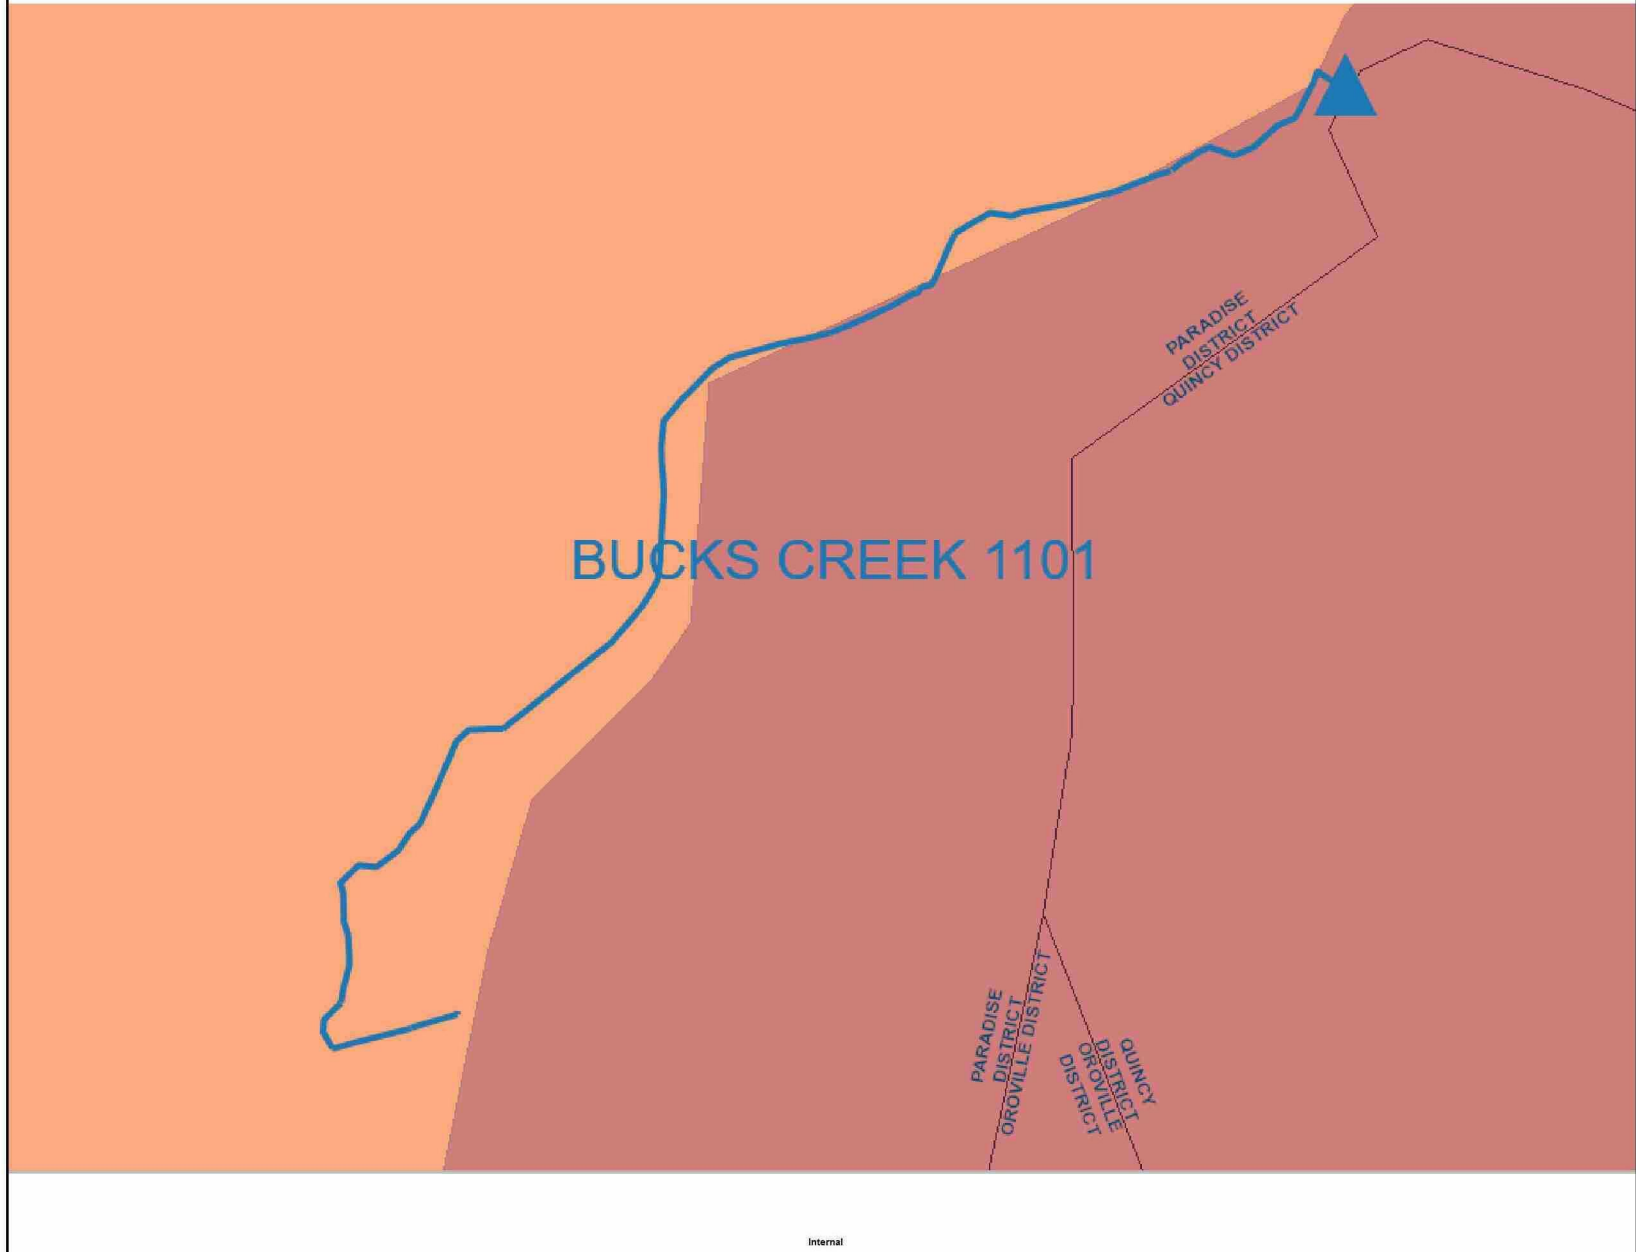

Bucks Creek 1101- PM# 35217268 Overview Map

Bucks Creek 1101 Fire Tier Map

Satellite View

Preferred Scope (UG) – Key Sketch

Combine BC1101 with
BC1103, to be completed
under PM# 35212441

Internal

Alternative 1 Scope – Key Sketch

Combine BC1101 with
BC1103, to be completed
under PM# 35212441

Internal

Alternative 2 Scope – Key Sketch

Combine BC1101 with
BC1103, to be completed
under PM# 35212441

Internal