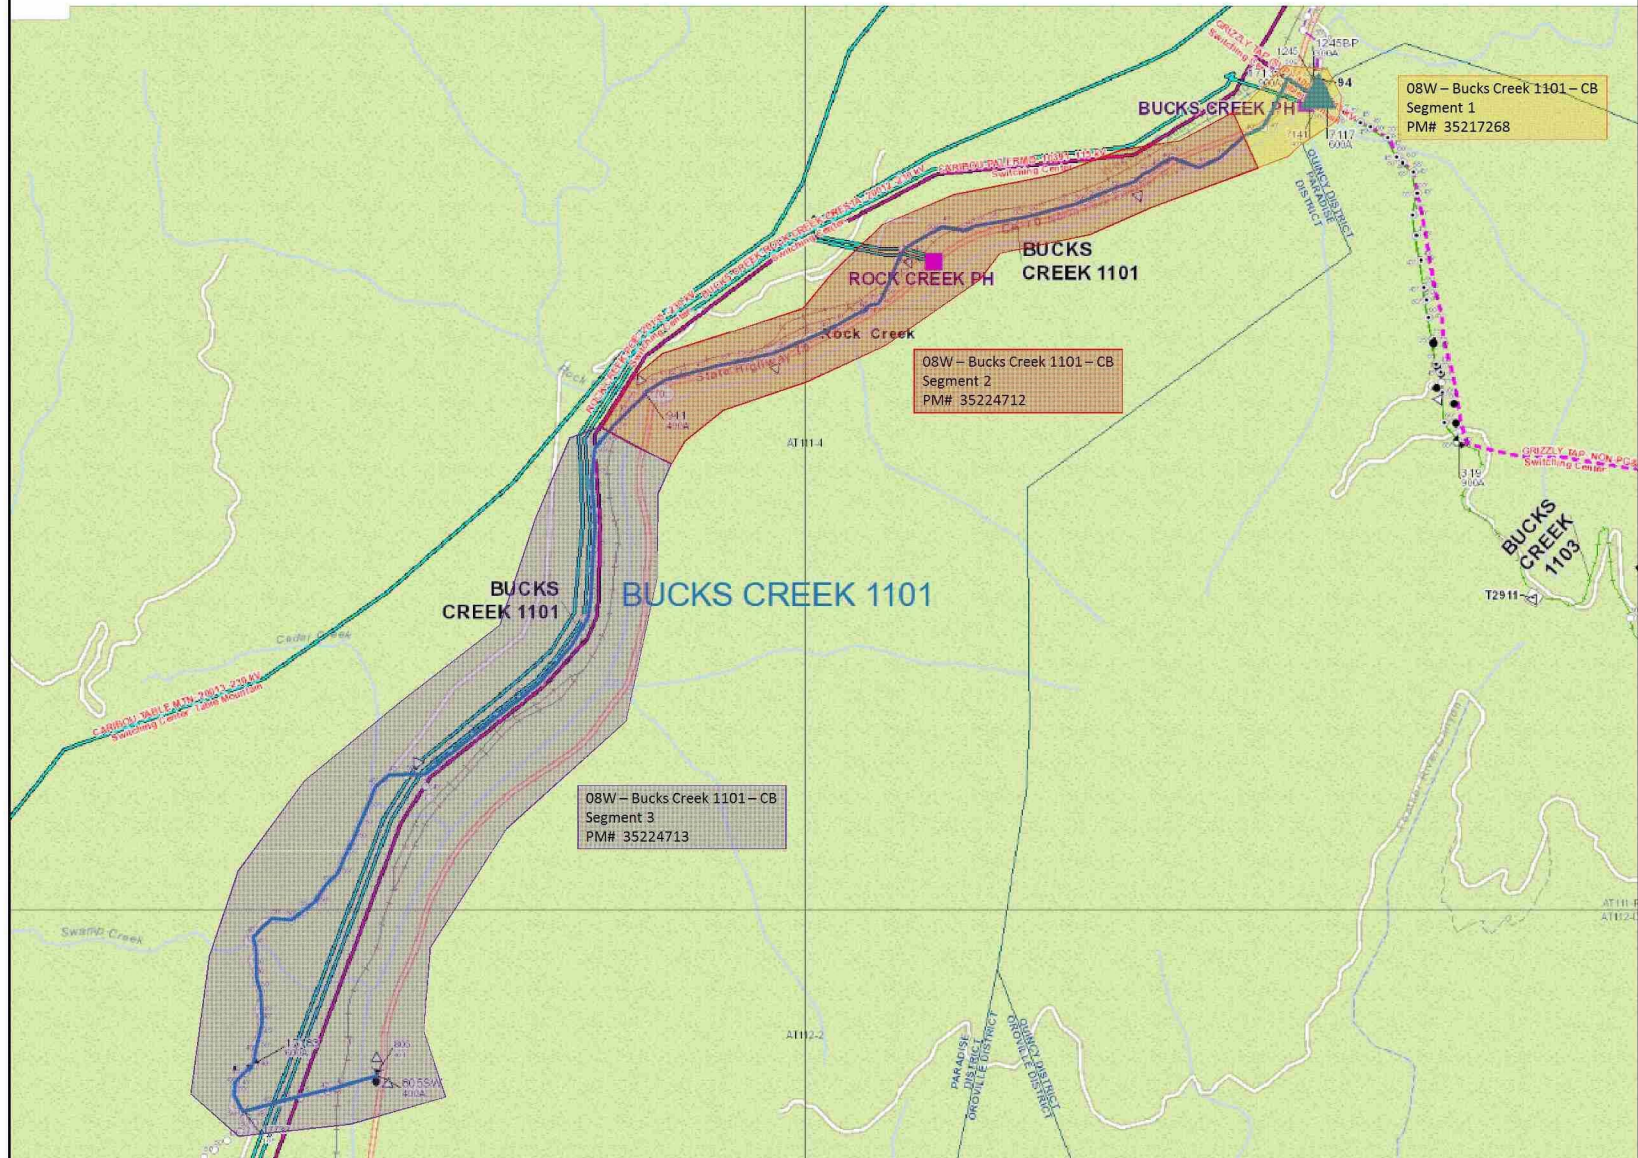

Bucks Creek 1101- PM# 35217268 Overview Map

Bucks Creek 1101 Fire Tier Map

Satellite View

Preferred Scope (UG) – Key Sketch

Combine BC1101 with
BC1103, to be completed
under PM# 35212441

Internal

Alternative 1 Scope – Key Sketch

Combine BC1101 with
BC1103, to be completed
under PM# 35212441

Internal

Alternative 2 Scope – Key Sketch

Combine BC1101 with
BC1103, to be completed
under PM# 35212441

Internal