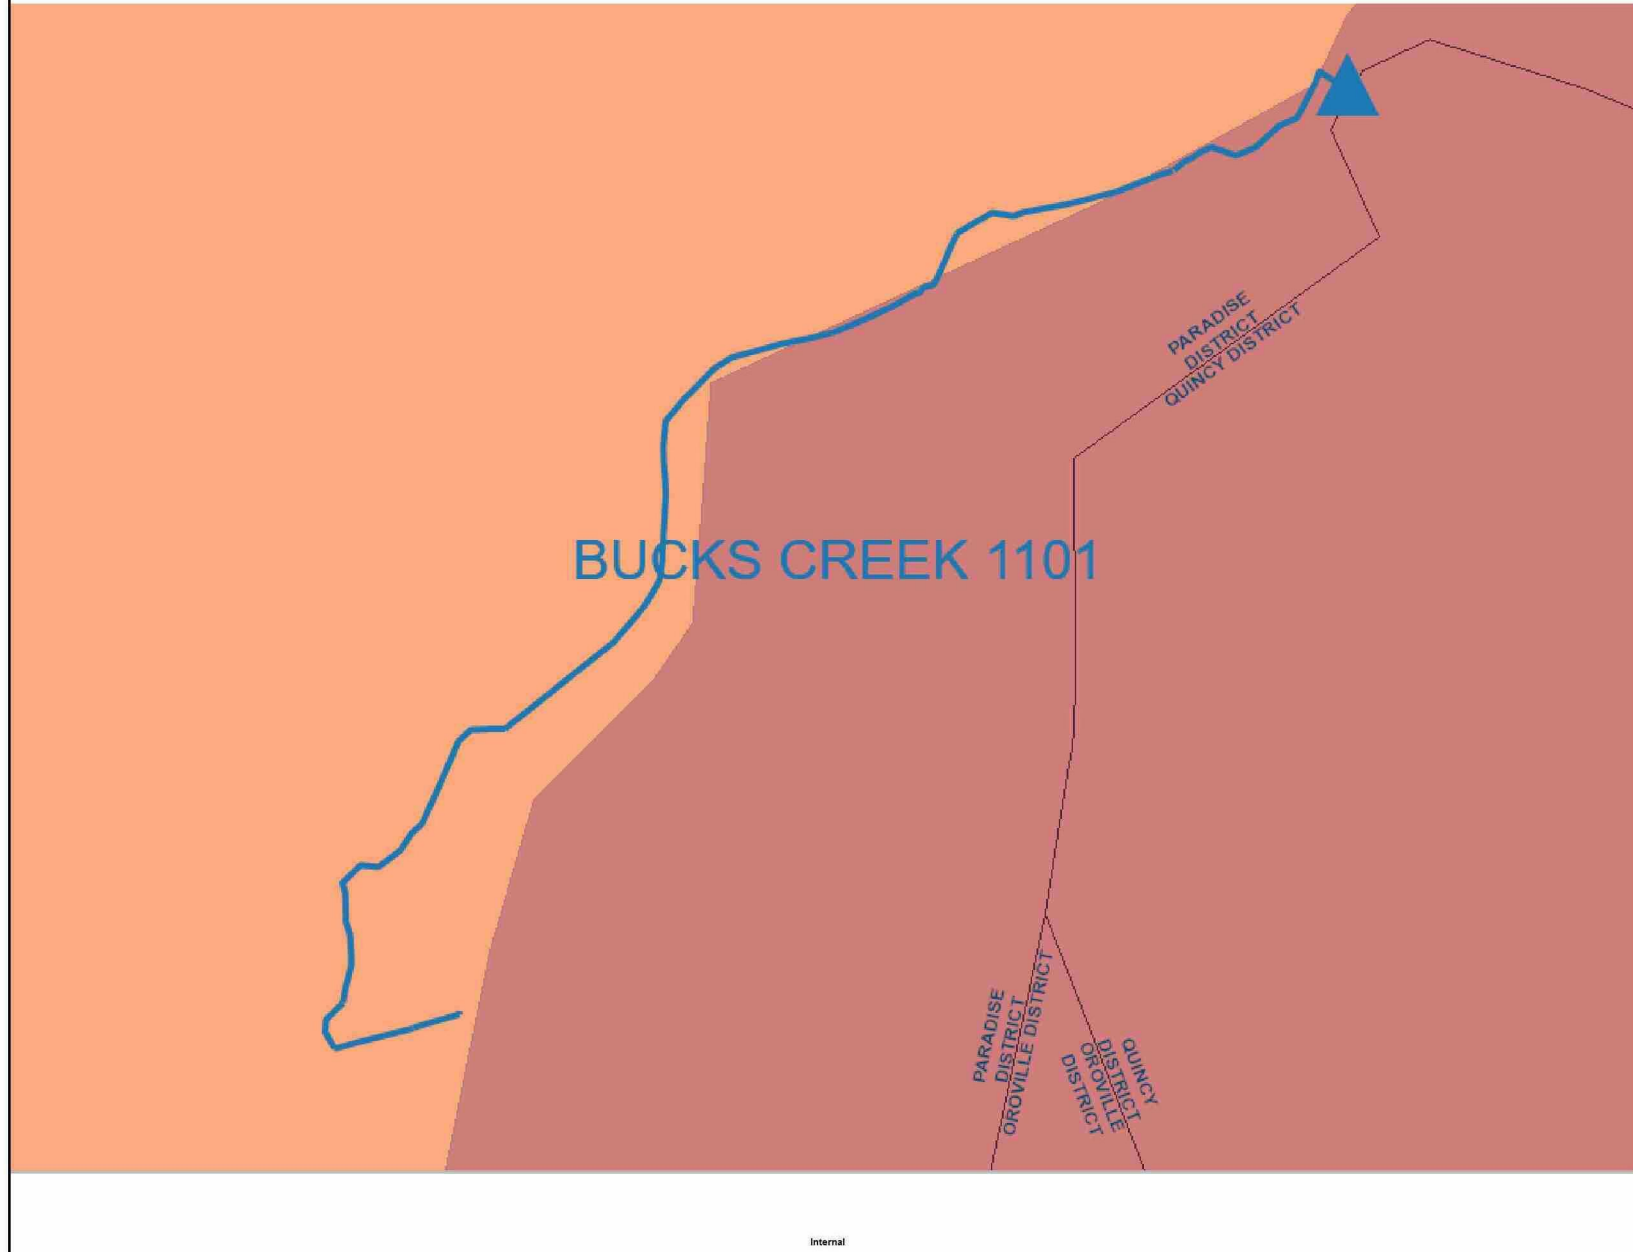

Bucks Creek 1101- PM# 35217268

Overview Map

Internal

Bucks Creek 1101 Fire Tier Map

Satellite View

Preferred Scope (UG) – Key Sketch

Combine BC1101 with
BC1103, to be completed
under PM# 35212441

Internal

Alternative 1 Scope – Key Sketch

Combine BC1101 with
BC1103, to be completed
under PM# 35212441

Internal

Alternative 2 Scope – Key Sketch

Combine BC1101 with
BC1103, to be completed
under PM# 35212441

Internal