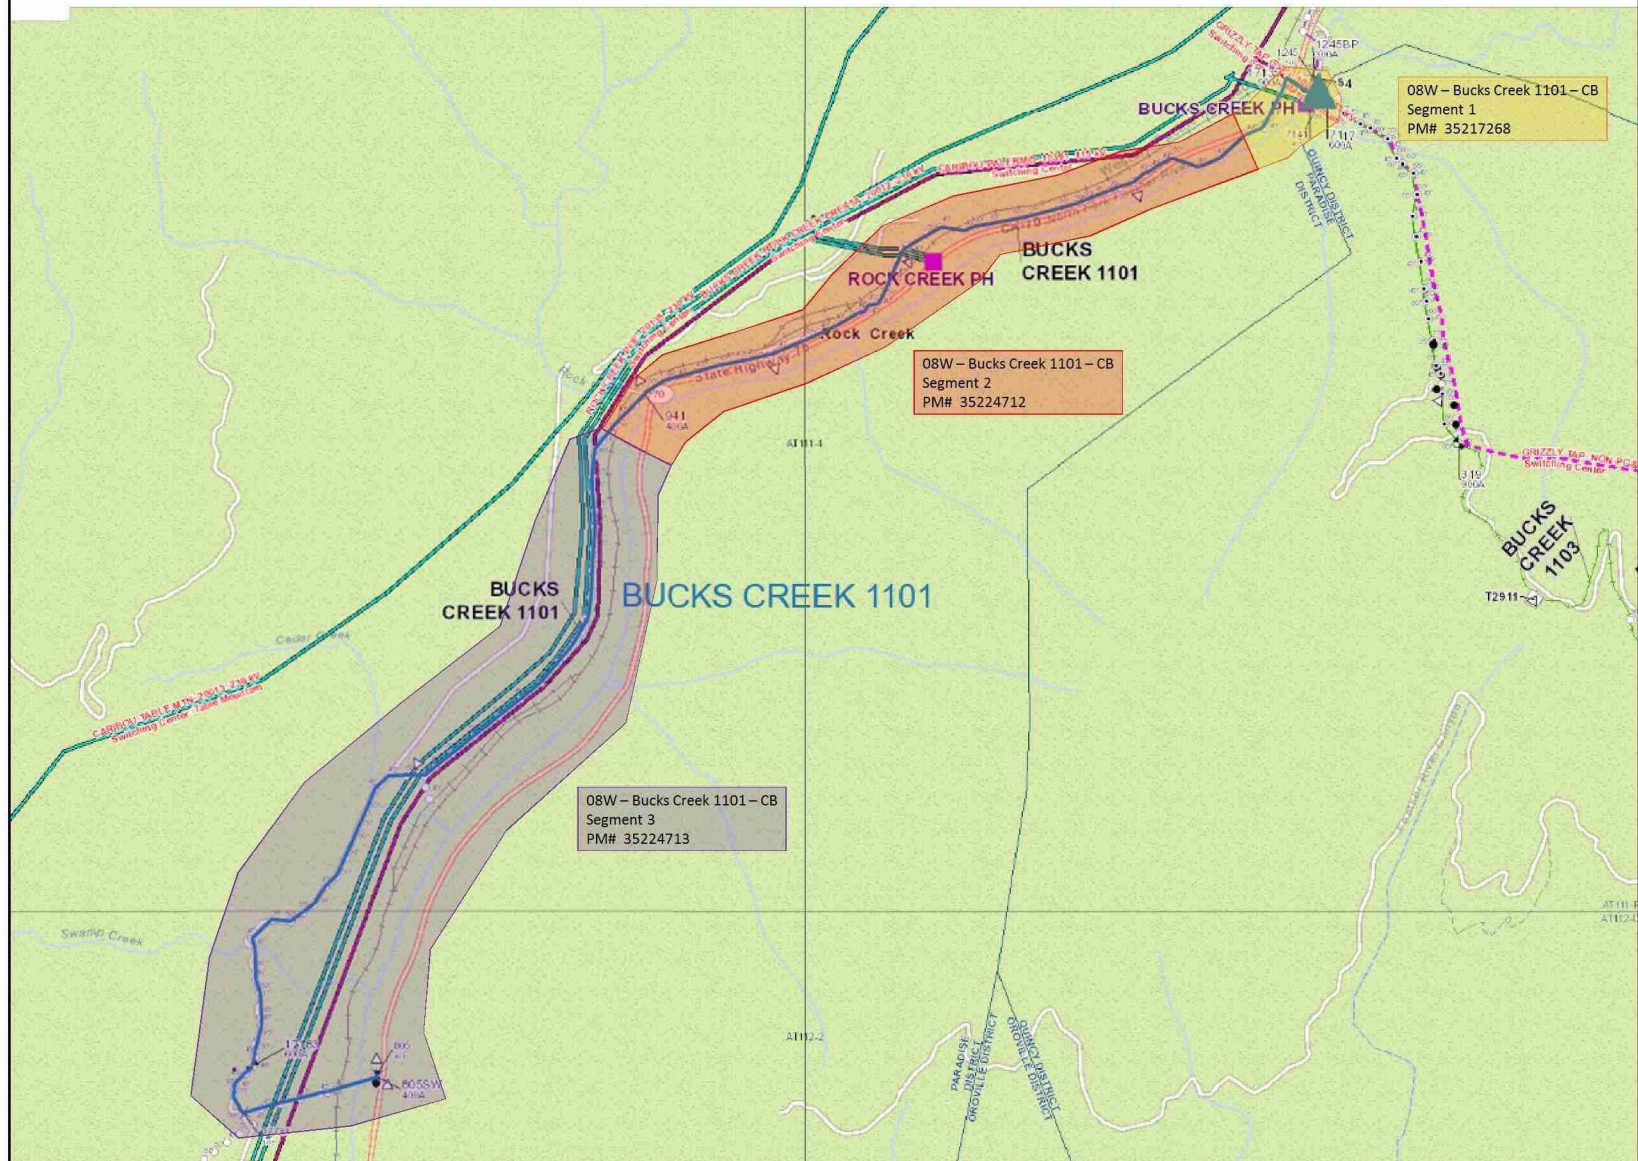

Bucks Creek 1101- PM# 35217268

Overview Map

Internal

Bucks Creek 1101 Fire Tier Map

Satellite View

Preferred Scope (UG) – Key Sketch

Combine BC1101 with
BC1103, to be completed
under PM# 35212441

Internal

Alternative 1 Scope – Key Sketch

Combine BC1101 with
BC1103, to be completed
under PM# 35212441

Internal

Alternative 2 Scope – Key Sketch

Combine BC1101 with
BC1103, to be completed
under PM# 35212441

Internal